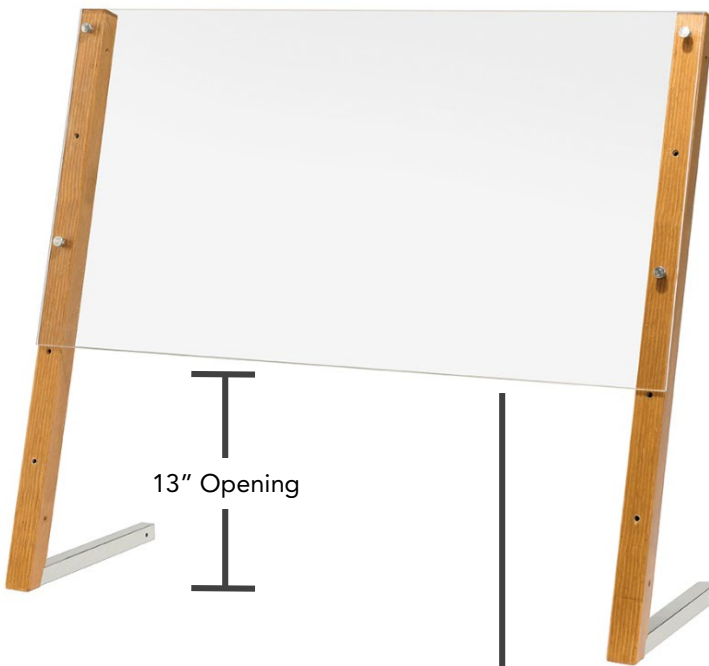

Available in three (3) and four (4) ft. lengths, these guards include four (4) stainless steel thumb screws that allow you to adjust the height of the guard for a pass-thru option. Optional side panels are also available.

Specify Color: Stainless Steel (-55),
Ashwood (-83), Madera (-99)

ITEM 22337-36 | 36Wx14Dx32H

ITEM 22337-48 | 48Wx14Dx32H

ASHWOOD

SHOWN WITH
ELEVATED PANEL

CAL·MIL

(800) 321-9069
WWW.CALMIL.COM

NEW ARRIVALS CURATED FOR 2021

New Angled

ADJUSTABLE SNEEZEGUARDS

ACCESSORIES

OPTIONAL SIDE PANEL
Use these accessory side panels to create a more enclosed display with the 22337 sneezeguard!
Hardware included.

ITEM 22338 | 14WX32H

SHOWN WITH USE
OF SIDE PANELS

13" Opening

**SNEEZEGUARD
ACCESSORY PANELS**
This accessory panel creates a 13 inch pass-thru window giving guests ample space for service.

ITEM 22339-36-19 | 36Wx19H
Fits 22337-36

ITEM 22339-48-19 | 48Wx19H
Fits 22337-48