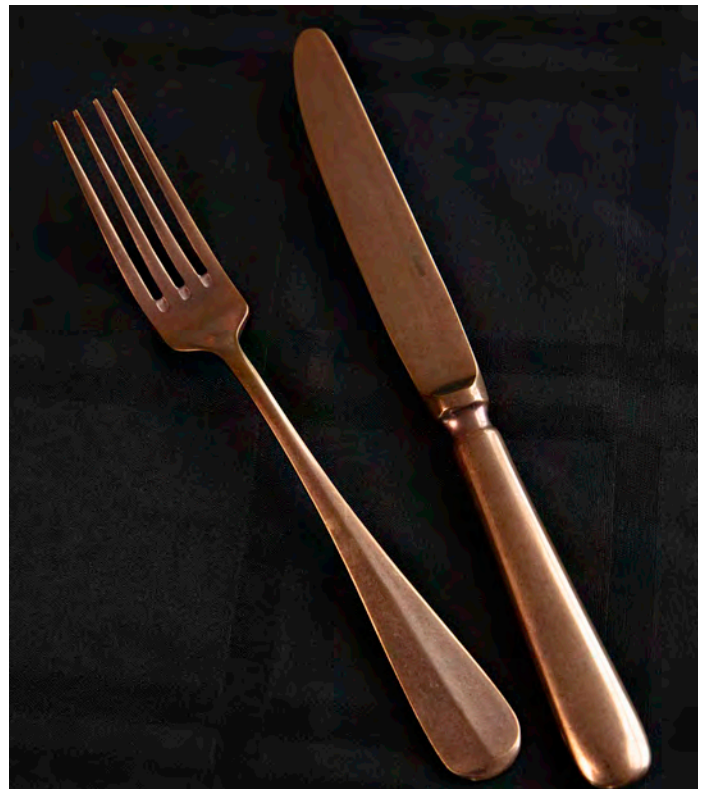

## BAGUETTE COPPER 18/10 NEW

There's nothing traditional about this Baguette pattern. Copper offers a trendy and unique presentation.

**FM571**  
Table Knife- SH 9" 1 dz.

**FM575**  
Table Fork 8 1/8" 1 dz.

**FM577**  
Tablespoon 8 1/8" 1 dz.

**FM578**  
Dessert Knife 8" 1 dz.

**FM579**  
Dessert Fork 7 3/8" 1 dz.

**FM580**  
Dessert Spoon 7 3/8" 1 dz.

**FM581**  
American Teaspoon 6" 1 dz.

**FM582**  
Teaspoon 5 3/4" 1 dz.

**FM583**  
Coffee Spoon 4 1/2" 1 dz.

**FM584**  
Cake Fork 5 3/4" 1 dz.

Available Quarter 3 2019

## BAGUETTE GOLD 18/10

There's nothing traditional about this Baguette pattern. Gold offers a refined elegance.

**MB257**  
Table Knife- SH 9" 1 dz.

**MB256**  
Table Fork 8 1/8" 1 dz.

**MB255**  
Tablespoon 8 1/8" 1 dz.