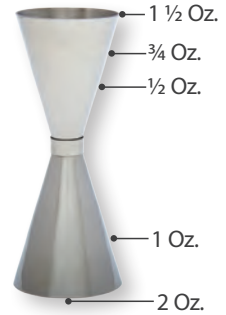

MIX ARCOROC

BY
Chris Adams

FK596
Mixing Beaker (20 Oz.)
H: 6 1/4" T: 3 1/2"
B: 3 1/2" M: 3 1/2"
8 Pcs.

FH517
Yarai Mixing Glass (14 3/4 Oz.)
H: 5 3/4" T: 4 3/8"
B: 3 1/2" M: 3 1/2"
4 Pcs.

CAP32
Stainless Jigger
H: 3 1/4" T: 2"
B: 1 3/4" M: 2"
1 Pc.
*Inner Oz. Indicators

CAP51
Tall Stainless Jigger
H: 5 1/8" T: 2"
B: 1 7/8" M: 2"
1 Pc.
*Inner Oz. Indicators

CAP08
Dual Sided Hammer
Bar Spoon
L: 15 1/2"
1 Pc.

NEW

CAP05
Dual Sided Paddle
Bar Spoon
L: 15 3/4"
1 Pc.

NEW

COMING SOON!

CAP11
Dual Sided Teardrop
Bar Spoon
L: 15 3/4"
1 Pc.

NEW

CAP03
Hawthorne Strainer
L: 6 1/4" W: 3 7/8"
1 Pc.

NEW

CAP02
Julep Strainer
L: 7 1/16" W: 3"
1 Pc.

NEW

CAP04
Fine Mesh Strainer
L: 8 3/4" W: 3 1/8"
1 Pc.