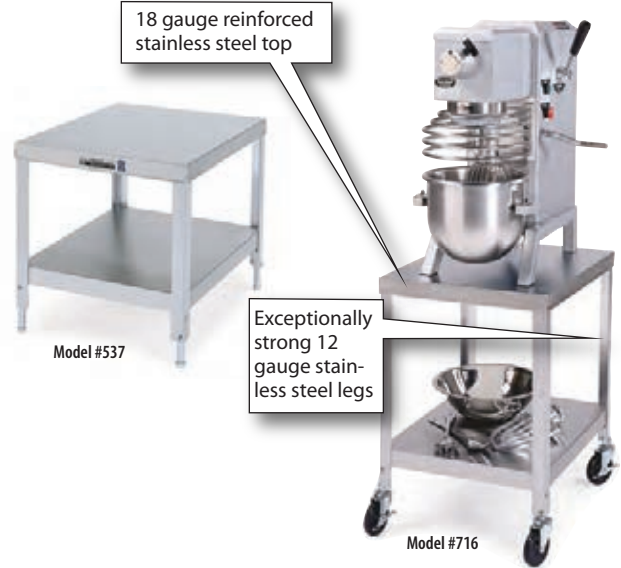

MACHINE AND BOWL STANDS | STAINLESS STEEL

Move your tasks where you need them with this sturdy basic stand.

- 18 gauge reinforced stainless steel top withstands rigorous work environments
- Mobile and stationary models available
- Lower shelf accommodates accessories and other supplies
- Stainless steel construction is easy to clean and sanitize
- NSF-listed models available to meet the most stringent sanitation requirements
- Optional adjustable feet create a stationary stand

FACTORY INSTALLED OPTION:

- 5-arm accessory storage pole

#8650 Accessory Storage Pole holds utensils and machine accessories within easy reach.

Freight Class: 125
Ships in: **3** days or less!

Mobile Model	Mobile NSF Model	Stationary Model	Stationary NSF Model	# of Shelves	Shelf Size	Shelf Clearance	Overall Size			Case Weight Lbs. (Kg)	Case Cube Cu. ft. (m ³)	FedEx UPS
							W	L	H			
Machine Stands												
715	515	735	535	2	20" x 24" (508 x 610)	9-1/2" (241)	25-1/4" (641)	21-1/4" 540	21-3/16" 538)	44 (20)	8.3 (.32)	OK
716	516	736	536	2	20" x 24" (508 x 610)	17-1/2" (445)	25-1/4" (641)	21-1/4" 540	29-3/16" 741)	47 (21.3)	11.1 (.43)	OK
717	517	737	537	2	24" x 32" (610 x 813)	9-1/2" (241)	33-1/4" (845)	25-1/4" 641	21-3/16" 538)	49 (22.2)	14.4 (.56)	NA
718	518	738	538	2	24" x 32" (610 x 813)	17-1/2" (445)	33-1/4" (845)	25-1/4" 641	29-3/16" 741)	61 (27.7)	18.9 (.74)	NA

Measurements in () denote metric millimeters, unless otherwise specified. Lake-Glide® Casters: 4" (102) ea. - All swivel, 2 w/brake. Lake-Glide casters available as replacements for all Lakeside Mobile Stands.

- All-welded stainless steel construction is easy to clean and sanitize
- Top cutout accepts 30-quart (#712) or 80-quart (#713) bowl (not included)
- Lower shelf provides handy storage for supplies and ingredients
- NSF listed
- Heavy-duty 4" stem-mount casters, two with brake allows stand to be moved to the worksite or storage