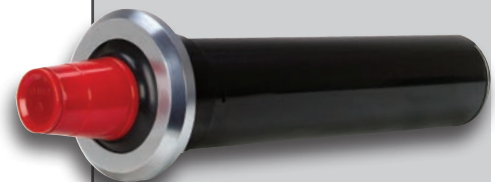

Cup Sizing Chart ▾

The SLR Series accommodate a variety of cup sizes ranging from 8 oz. to 44 oz. Always verify cup rim diameter prior to ordering.

SIZE-RITE

MODEL	APPROX CUP SIZE
SLR-R-3SS	8 oz. to 44 oz.
SLR-R-4SS	8 oz. to 44 oz.
SLR-C-4RSS	8 oz. to 44 oz.
SLR-C-4LSS	8 oz. to 44 oz.

Included Cup Dispensers ▾

The **DISPENSE-RITE** SLR-2 cup dispenser with matching silver satin ring bezel is included with these cabinet models.

See pages 12–13 for additional details.

SLR-C-4RSS

SLR-C-4LSS