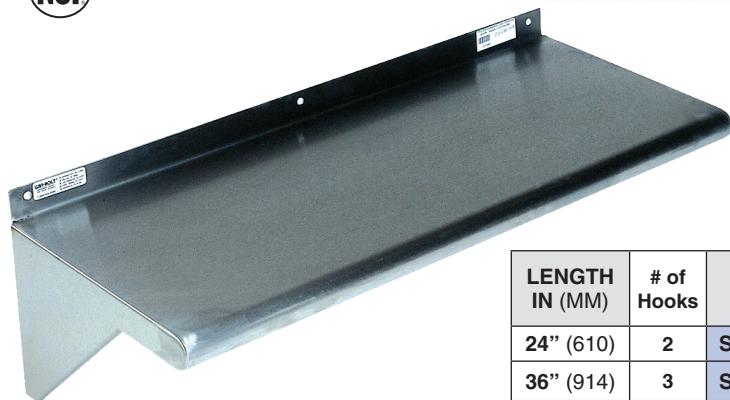

Fabricated Wall Mounted Stainless Steel Shelves

- All welded 16 gauge stainless steel
- Available in 10", 12" and 15"
- Shelves come with 2 - 4 wall brackets depending on the length
- **Custom Sizes Available**

LENGTH IN (MM)	# of Hooks	10" WIDE (254mm)	WGT LBS (KG)	12" WIDE (305mm)	WGT LBS (KG)	15" WIDE (381mm)	WGT LBS (KG)
24" (610)	2	SSWMS102	10 (5)	SSWMS122	12 (5)	SSWMS152	14 (6)
36" (914)	3	SSWMS103	12 (5)	SSWMS123	15 (6)	SSWMS153	18 (9)
48" (1219)	4	SSWMS104	14 (6)	SSWMS124	18 (9)	SSWMS154	22 (10)
60" (1524)	4	SSWMS105	17 (8)	SSWMS125	24 (11)	SSWMS155	29 (13)
72" (1829)	6	SSWMS106	19 (9)	SSWMS126	25 (12)	SSWMS156	31 (14)
84" (2134)	6	SSWMS107	22 (10)	SSWMS127	29 (13)	SSWMS157	36 (16)
96" (2438)	8	SSWMS108	26 (12)	SSWMS128	34 (15)	SSWMS158	42 (19)

Fabricated Wall Mounted Stainless Steel Shelves with Pot Hooks

- All welded 16 gauge stainless steel
- Available in 10", 12" and 15"
- Shelves come with 2 - 4 wall brackets depending on the length
- Pot hooks come standard
- **Custom Sizes Available**