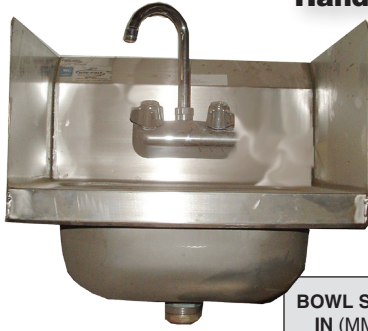

## Economy Hand Sink

- High quality, 20 gauge stainless steel.
- Bowl is 5" deep
- Backsplash is 9-1/2".
- 4" Gooseneck faucet, 1-1/2" basket drain.

BOWL SIZE IN (MM)	LxW IN (MM)	MODEL	WGT LBS (KG)
10"x14"x5" (254x356x127)	17"x15" (387x438)	WSHS-1410-5-F	15 (7)

## Hand Sink with Sidesplashes

- High quality, 20 gauge stainless steel.
- Bowl is 5" deep
- Backsplash is 9-1/2"
- 4" Gooseneck faucet, 1-1/2" basket drain.
- Welded sidesplashes

BOWL SIZE IN (MM)	LxW IN (MM)	MODEL	WGT LBS (KG)
10"x14"x5" (254x356x127)	17"x15" (387x438)	WSHS-1410-5-/2SP	18 (8)

## Hand Sink with Electric Eye Activated Faucet

- High quality 16 gauge stainless steel.
- 6" deep bowl
- Gooseneck faucet, basket drain and soap dispenser are all included.
- Standard with electric eye activated faucet.

## Pedestal Hand Sink 1 Pedal

- High quality 16 gauge stainless steel
- Foot Pedals for hands-free control lessens contamination
- Gooseneck faucet, Basket drain and soap dispenser are all included.
- 18" high backsplash.