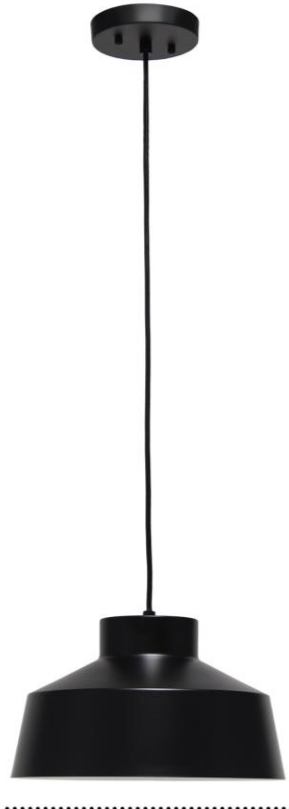

LHP-3004-BK

Lalia Home Industrial Barn Pendant, Black

Smooth black finish throughout

Lightweight yet durable

60W Type A medium base bulb required (not included)

Requires hardwiring

Canopy measures:

L: 4.88 X W: 4.88 X H: 0.88

Hanging cord be accommodated to hang between 10" and 60"

60"

7"

11.75"