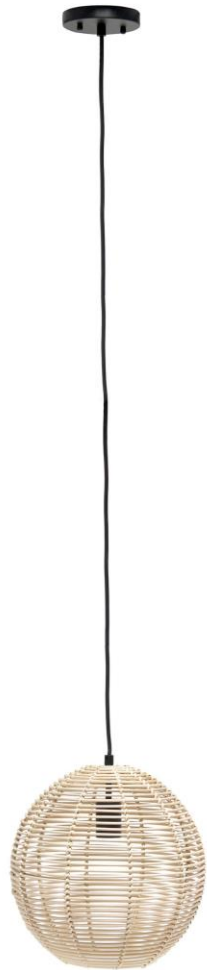

LHP-3005-NA

Lalia Home Ball Shaped Rattan Pendant

60"
maximum height

12"

12"

Organic globe shape pendant

Lightweight yet durable

60W Type A medium base bulb required (not included)

Requires hardwiring

Canopy measures:

L: 4.75 X W: 4.75 X H: 0.75

Hanging cord be accommodated to hang between 10" and 60"