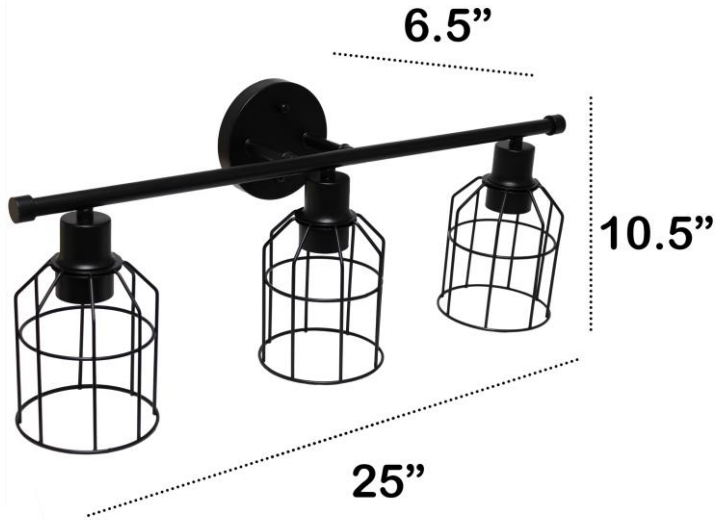

LHV-1000

Lalia Home 3 Light Industrial Wired Vanity Light