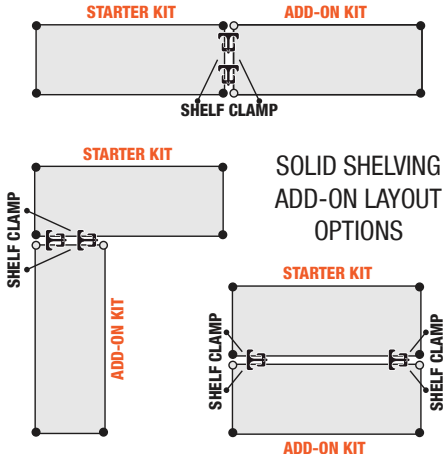

4 Shelf Starter Kits

Solid flat shelves allows for storage from small to large items, and the marine edge perimeter prevents spillage. The double hemmed 18 gauge galvanized steel provides the solid shelf excellent strength characteristics. All solid shelf units consist of 4 shelves and 4 posts. Mobilize starter kit shelving unit using optional mobile kit WR-00H, see pg. 149. **Finish:** Galvanized Steel

MOBILIZE YOUR SHELVING

DB - Donut Bumper
Non-marking donut bumper used to protect walls and help cushion impact.

WR-00H (Mobile Kit)*
Set of four swivel thermoplastic resin 5" x 1-1/4" casters, two with brakes. Can be used with all units shown. 1,200 lb. load capacity. *Mobile kits recommended only for shelves 18" and deeper.

QSMC Shelf Clamp
Shelf Clamp eliminates 2 posts per shelving section. Two QSMC clamps are required per shelf. **Finish:** Aluminum (Sold individually)

4 SHELF STARTER KIT

4 Shelf Add-On Kits

Additional Add-On kits allow you to expand your Starter kit by sharing a set of posts. Configuration options include side to side, back to back and right angles (L-Shape). Add-on units consist of 4 shelves, 2 posts and 8 shelf clamps. Additional shelves and posts may be purchased separately, see chart on pg. 99. Units with Add-On kit cannot be made mobile. **Finish:** Galvanized Steel