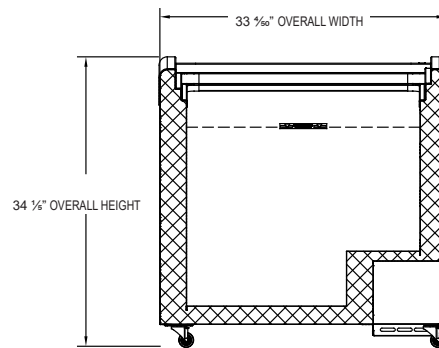

Please verify qualifying units by visiting:
www.energystar.gov/cfs

3779 Champion Blvd., Winston-Salem, NC 27105
1-888-845-9800 Fax: 1-336-245-6453
Beverage-Air.com Sales@bevair.com

BEVERAGE-AIR®

MODEL	NC34HC-1-W
EXTERNAL DIMENSIONAL DATA	
Width Overall	33 1/8"
Depth Overall	26 3/8"
Height Overall (with casters)	34 1/8"
Number of Lids	2
Number of Baskets	3
INTERNAL DIMENSIONAL DATA	
NET Capacity (cubic ft.)	7.88
Internal Width Overall (in)	27 3/8"
Internal Depth Overall (in)	19 1/16"
Internal Front Height Overall (in)	24"
Internal Rear Height Overall (in)	26 1/8"
ELECTRICAL DATA	
Full Load Amperes	3.0
REFRIGERATION DATA	
Horsepower*	1/4
WEIGHT DATA	
Gross Weight	155 lbs
Height - Crated	40"
Width - Crated	37 1/4"
Depth - Crated	28"

Slant Top Bunker Model: NC34HC-1-W

Model Views

Requires 3" clearance on all sides

PLAN VIEW

ELEVATION VIEW

SIDE VIEW

*ELECTRICAL CONNECTION

120/60/1
NEMA 5-15P