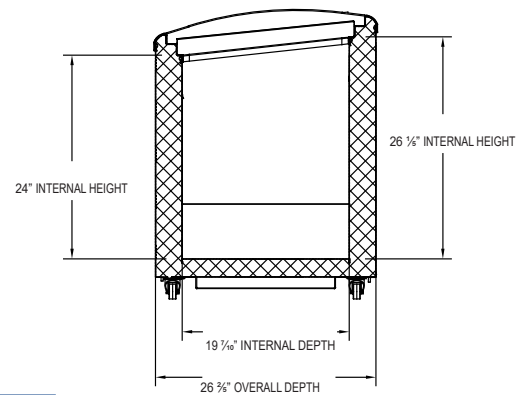

Please verify qualifying units by visiting:
www.energystar.gov/cfs

3779 Champion Blvd., Winston-Salem, NC 27105
1-888-845-9800 Fax: 1-336-245-6453
Beverage-Air.com Sales@bevair.com

BEVERAGE-AIR®

MODEL	NC34HC-1-W
EXTERNAL DIMENSIONAL DATA	
Width Overall	33 1/8"
Depth Overall	26 3/8"
Height Overall (with casters)	34 1/8"
Number of Lids	2
Number of Baskets	3
INTERNAL DIMENSIONAL DATA	
NET Capacity (cubic ft.)	7.88
Internal Width Overall (in)	27 3/8"
Internal Depth Overall (in)	19 1/16"
Internal Front Height Overall (in)	24"
Internal Rear Height Overall (in)	26 1/8"
ELECTRICAL DATA	
Full Load Amperes	3.0
REFRIGERATION DATA	
Horsepower*	1/4
WEIGHT DATA	
Gross Weight	155 lbs
Height - Crated	40"
Width - Crated	37 1/4"
Depth - Crated	28"

Slant Top Bunker Model: NC34HC-1-W

Model Views

Requires 3" clearance on all sides

PLAN VIEW

ELEVATION VIEW

SIDE VIEW

*ELECTRICAL CONNECTION

120/60/1
NEMA 5-15P