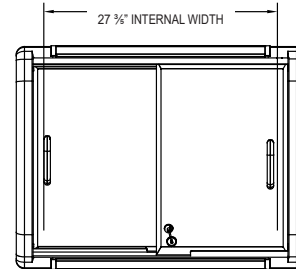

Please verify qualifying units by visiting:
www.energystar.gov/cfs

3779 Champion Blvd., Winston-Salem, NC 27105
1-888-845-9800 Fax: 1-336-245-6453
Beverage-Air.com Sales@bevair.com

BEVERAGE-AIR®

MODEL	NC34HC-1-W
EXTERNAL DIMENSIONAL DATA	
Width Overall	33 1/8"
Depth Overall	26 3/8"
Height Overall (with casters)	34 1/8"
Number of Lids	2
Number of Baskets	3
INTERNAL DIMENSIONAL DATA	
NET Capacity (cubic ft.)	7.88
Internal Width Overall (in)	27 3/8"
Internal Depth Overall (in)	19 1/16"
Internal Front Height Overall (in)	24"
Internal Rear Height Overall (in)	26 1/8"
ELECTRICAL DATA	
Full Load Amperes	3.0
REFRIGERATION DATA	
Horsepower*	1/4
WEIGHT DATA	
Gross Weight	155 lbs
Height - Crated	40"
Width - Crated	37 1/4"
Depth - Crated	28"

Slant Top Bunker Model: NC34HC-1-W

Model Views

Requires 3" clearance on all sides

PLAN VIEW

ELEVATION VIEW

SIDE VIEW

*ELECTRICAL CONNECTION

120/60/1
NEMA 5-15P