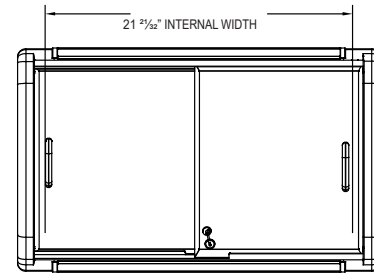

Please verify qualifying units by visiting:
www.energystar.gov/cfs

3779 Champion Blvd., Winston-Salem, NC 27105
1-888-845-9800 Fax: 1-336-245-6453
Beverage-Air.com Sales@bevair.com

BEVERAGE-AIR

MODEL	NC43HC-1-W
EXTERNAL DIMENSIONAL DATA	
Width Overall	42 ½"
Depth Overall	26 ¾"
Height Overall (with casters)	34 ½"
Number of Lids	2
Number of Baskets	4
INTERNAL DIMENSIONAL DATA	
NET Capacity (cubic ft.)	10.30
Internal Width Overall (in)	36 ½"
Internal Depth Overall (in)	19 ¼"
Internal Front Height Overall (in)	24"
Internal Rear Height Overall (in)	26 ½"
ELECTRICAL DATA	
Full Load Amperes	3.5
REFRIGERATION DATA	
Horsepower*	1/4
WEIGHT DATA	
Gross Weight	180 lbs
Height - Crated	35 ¼"
Width - Crated	44"
Depth - Crated	27 ¼"

Slant Top Bunker Model: NC43HC-1-W

Model Views

Requires 3" clearance on all sides

PLAN VIEW

ELEVATION VIEW

SIDE VIEW

*ELECTRICAL CONNECTION

120/60/1
NEMA 5-15P