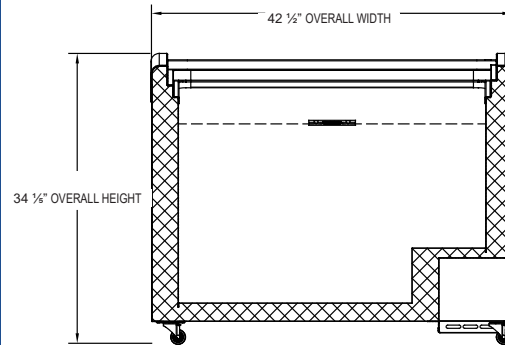

Please verify qualifying units by visiting:
www.energystar.gov/cfs

3779 Champion Blvd., Winston-Salem, NC 27105
1-888-845-9800 Fax: 1-336-245-6453
Beverage-Air.com Sales@bevair.com

BEVERAGE-AIR

MODEL	NC43HC-1-W
EXTERNAL DIMENSIONAL DATA	
Width Overall	42 ½"
Depth Overall	26 ¾"
Height Overall (with casters)	34 ½"
Number of Lids	2
Number of Baskets	4
INTERNAL DIMENSIONAL DATA	
NET Capacity (cubic ft.)	10.30
Internal Width Overall (in)	36 ½"
Internal Depth Overall (in)	19 ¼"
Internal Front Height Overall (in)	24"
Internal Rear Height Overall (in)	26 ½"
ELECTRICAL DATA	
Full Load Amperes	3.5
REFRIGERATION DATA	
Horsepower*	1/4
WEIGHT DATA	
Gross Weight	180 lbs
Height - Crated	35 ¼"
Width - Crated	44"
Depth - Crated	27 ¼"

Slant Top Bunker Model: NC43HC-1-W

Model Views

Requires 3" clearance on all sides

PLAN VIEW

ELEVATION VIEW

SIDE VIEW

*ELECTRICAL CONNECTION

120/60/1
NEMA 5-15P