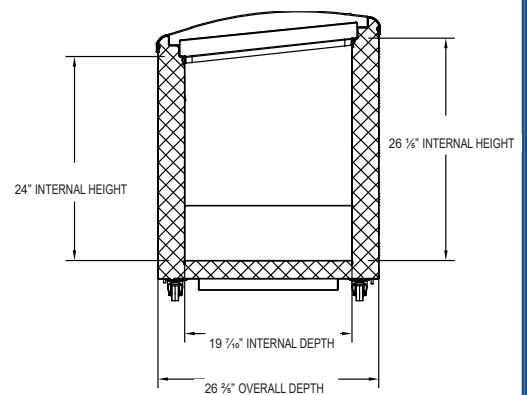

Please verify qualifying units by visiting:
www.energystar.gov/cfs

3779 Champion Blvd., Winston-Salem, NC 27105
1-888-845-9800 Fax: 1-336-245-6453
Beverage-Air.com Sales@bevair.com

BEVERAGE-AIR

MODEL	NC43HC-1-W
EXTERNAL DIMENSIONAL DATA	
Width Overall	42 ½"
Depth Overall	26 ¾"
Height Overall (with casters)	34 ½"
Number of Lids	2
Number of Baskets	4
INTERNAL DIMENSIONAL DATA	
NET Capacity (cubic ft.)	10.30
Internal Width Overall (in)	36 ½"
Internal Depth Overall (in)	19 ¼"
Internal Front Height Overall (in)	24"
Internal Rear Height Overall (in)	26 ½"
ELECTRICAL DATA	
Full Load Amperes	3.5
REFRIGERATION DATA	
Horsepower*	1/4
WEIGHT DATA	
Gross Weight	180 lbs
Height - Crated	35 ¼"
Width - Crated	44"
Depth - Crated	27 ¼"

Slant Top Bunker Model: NC43HC-1-W

Model Views

Requires 3" clearance on all sides

PLAN VIEW

ELEVATION VIEW

SIDE VIEW

*ELECTRICAL CONNECTION

120/60/1
NEMA 5-15P