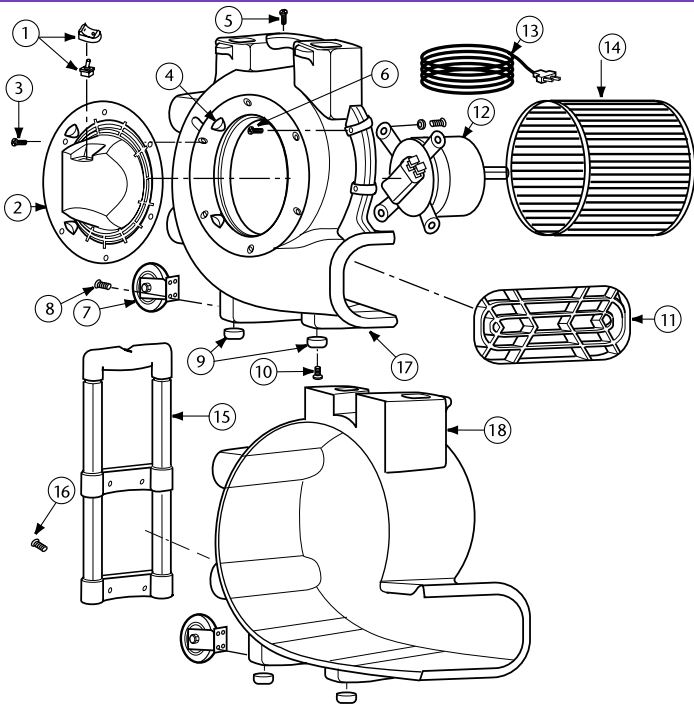

**ProBlitz XP AirMover shown.*

Specifications

Motor:	.4 HP/360 Watt/Capacitor	
Amperage:	Low	2.4 A
	Medium	2.7 A
	High	3.0 A
Motor Airflow:	2200 CFM (max)	
Weight:	28 lbs./12.7 kg	
Decibel:	Low	63 dBA
	Medium	65 dBA
	High	66 dBA
Housing:	2-Piece High-Impact Polypropylene w/Built-in Cord Wrap	
Storage:	Vertically stackable and top-mounted carry handle	
Blower Wheel:	High-Impact Polypropylene	
Drying Positions:	Three - 0°, 45°/60° (XP model only), 90°	
Transportation:	Telescoping handle and wheels (XP model only)	
Power Cord:	ProBlitz - 30'	
	ProBlitz XP - 25'	
Circuit Breaker:	8 amp max (XP model only)	

Warranty

3 years parts, labor and motor

Limited lifetime on molded housing

RELATED PRODUCTS

107300 Carpet Clamp Kit

\$55.39

Specification calculations are based on average motor performance.

PROBLITZ AIRMOVER PARTS

No.	Product Name	Qty	List Price
1	510141 Switch & Knob Assembly	1 ea.	\$ 9.38
2	833658 Inlet Grill	1 ea.	7.00
	510551 Inlet Grill with Outlets (ProBlitz XP only)	1 ea.	14.00
3	820563-7 Screw, Type AB #10 x ¾"	1 ea.	.05
4	833673 Threaded Inserts - Housing	1 ea.	7.47
5	820563-7 Screw, Type AB #10 x ¾"	1 ea.	.05
6	820563-13 Screw, Type AB #10 x 1"	1 ea.	.05
7	510140 Wheel Assembly (ProBlitz XP only)	1 ea.	11.45
8	820563-7 Screw, Type AB #10 x ¾" (ProBlitz XP only)	1 ea.	.05
9	833690 Foot Bumper	1 ea.	8.43
	(Only four (4) required for ProBlitz XP)		
10	820563-7 Screw, Type AB #10 x ¾"	1 ea.	.05
	(Only four (4) required for ProBlitz XP)		
11	833659 Exhaust Grill	1 ea.	5.88
12	833674 Motor	1 ea.	119.14
13	833675 30' Cord w/Plug	1 ea.	27.88
	841368 25' Cord w/Plug (ProBlitz XP only)	1 ea.	43.46
14	833660 Blower Wheel	1 ea.	32.44
15	833691 Retractable Handle (ProBlitz XP only)	1 ea.	31.43
16	820563-7 Screw, Type AB #10 x ¾" (ProBlitz XP only)	1 ea.	.05
17	833657-1 Housing (left side)	1 ea.	23.38
18	833656-1 Housing (right side)	1 ea.	33.25