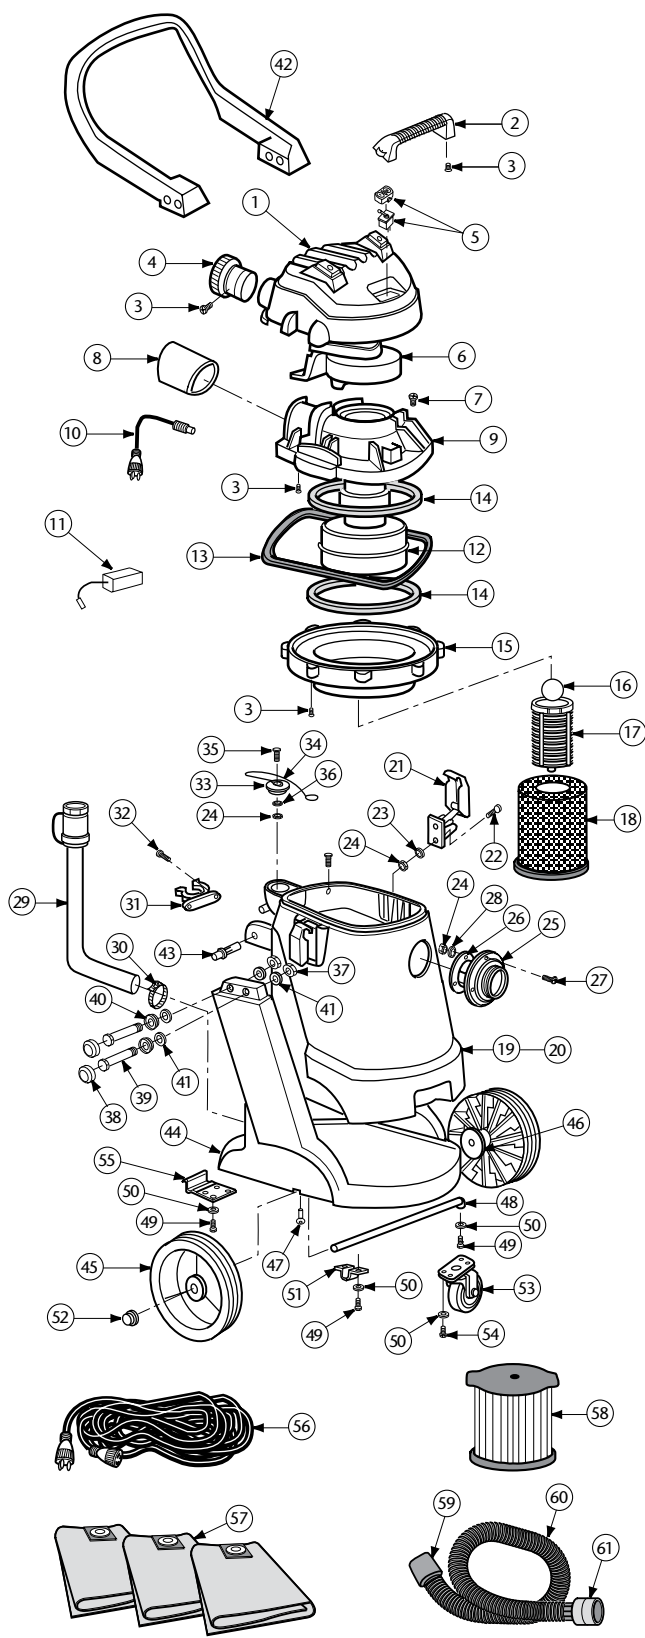

Specification calculations are based on average motor performance.

PROGUARD 15/20 PARTS

No.	Product Name	Qty	List Price
1	510097 Motor Cover Assembly (ProGuard 15 only)	1 ea.	\$ 33.18
	510104 Motor Cover Assembly (ProGuard 20 only)	1 ea.	28.14
2	830565-2 Handle Motor Cover	1 ea.	2.45
3	820563-4 Screw Type AB #10 x 3/4"	1 ea.	.11
4	833600 Diffuser Assembly	1 ea.	5.78
5	510127 Switch Assembly	1 set	6.73
6	831651 Motor Exhaust Duct	1 ea.	6.40
7	826453-2 Screw 10-32 X 3/4"	1 ea.	.90
8	830609 Exhaust Foam Pad	1 ea.	2.12
9	831653-3 Lid	1 ea.	11.80
10	833417 Power Cord Assembly	1 ea.	23.04
11	822374-8 Carbon Brush Set	1 set	13.36
12	831567 Motor Assembly Complete	1 ea.	88.20
13	833518 Gasket Lid	1 ea.	11.40
14	827415 Gasket Motor	1 ea.	10.60
15	831659 Collector Assembly with Foam	1 ea.	9.74
16	833778 Ball Float	1 ea.	2.97
17	830101-1 Filter Cage	1 ea.	2.89
18	107177 Wet Filter	1 ea.	26.66
19	833603 Tank, 20 Gallon (ProGuard 20 only)	1 ea.	199.81
20	833602 Tank, 15 Gallon (ProGuard 15 only)	1 ea.	210.41
21	833424-1 Drum Latch	1 ea.	6.73
22	833492-1 Screw 10-32 X 3/4"	1 ea.	1.06
23	833493 Washer (13/64 ID) #10	1 ea.	1.05
24	161255-8 Nut Lock #10	1 ea.	1.01
25	833425 Tank Inlet Adapter	1 ea.	3.07
26	833426 Gasket Inlet Adapter	1 ea.	1.86
27	833492 Screw 10-32 X 1 1/4"	1 ea.	1.48
28	833493 Washer (13/64 ID) #10	1 ea.	1.05
29	833451 Hose Drain Assembly 30" (includes #30)	1 ea.	23.32
30	833452 Hose Clamp	1 ea.	3.61
31	826881 Hose Clip	1 ea.	1.17
32	808872-2 Screw 10-32 X 1 1/4"	1 ea.	1.01
33	833449 Cap Rubber Drum Pour Spout	1 ea.	4.62
34	833450 Pour Spout Cable Lanyard	1 ea.	6.47
35	833492 Screw 10-32 X 1 1/4"	1 ea.	1.48
36	833493 Washer (13/64 ID) #10	1 ea.	1.05
37	161255-2 Nut Lock 3/8-16	1 ea.	.85
38	100371 Cap	1 ea.	.72
39	832397-1 Screw Hex 3/8-16 X 3 3/4"	1 ea.	4.67
40	833779 Cap Retainer	1 ea.	1.17
41	805557-1 Washer 13/32 ID	1 ea.	1.11
42	833465 Handle, Cart Base	1 ea.	115.54
43	833454 Bushing, Drum Hinge	1 ea.	1.80
44	833456 Base, Cart	1 ea.	236.80
45	833459 Wheel 10"	1 ea.	14.42
46	833460 Wheel Spacer	1 ea.	2.07
47	833662 Thumb Screw	1 ea.	2.49
48	831024-3 Axle	1 ea.	5.25
49	805466-3 Screw Hex HD 5/16-18 X 5/8"	1 ea.	.90
50	140755-12 Lock Washer Ext 5/16"	1 ea.	.80
51	833461 Axle Bracket	1 ea.	2.97
52	813836-1 Nut Washer Cap	1 ea.	1.11
53	833462 Caster 4" w/Bearings	1 ea.	17.86
54	805466-3 Screw Hex HD 5/16-18 X 5/8"	1 ea.	.90
55	833463 Plate Pedal Lock	1 ea.	7.07
56	833432 50' Extension Cord	1 ea.	69.01
57	107180 Intercept Micro Filter	3/pk	35.34
58	107175 Qwik Lock Fine Dust Filter	1 ea.	26.66
59	831577 Swivel Hose Cuff 1 1/2"	1 ea.	3.87
60	107198 Hose Assembly	1 ea.	44.35
61	833587 Locking Ring Cuff	1 ea.	8.90
	510142 Bag of Loose Parts (Not Shown) (includes: 37-41)	1 set	11.33