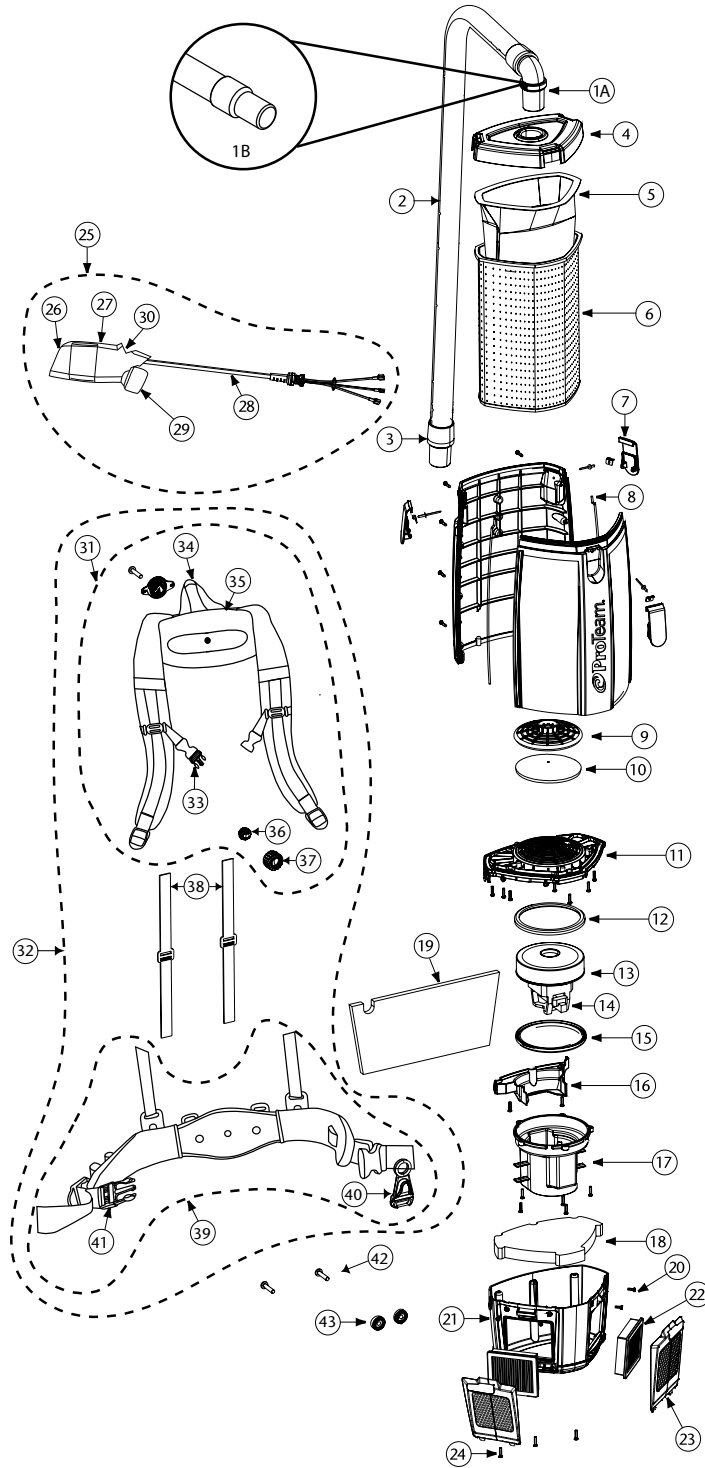

SUPER COACH PRO 6 & 10/PROVAC FS 6 PARTS

No.	Product Name	Qty	List Price
1A	101928 Replacement Double Swivel Elbow Cuff	1 ea.	$ 9.60
1B	100694 Replacement Double Swivel Straight Cuff (PV FS)	1 ea.	5.71
2	103048 Static-Dissipating Hose w/Cuffs	1 ea.	29.04
	100505 Static-Dissipating Hose w/Straight Cuffs (PV FS)	1 ea.	27.75
3	100694 Replacement Swivel Cuff 1 1/2"	1 ea.	5.71
4	833948 Purple Cap	1 ea.	36.15
	833948-1 Black Cap (PV FS)	1 ea.	36.15
5	107313 Intercept Micro Filter (SCP 10)	10/pk	20.80
	107314 Intercept Micro Filter (SCP 6 & PV FS)	10/pk	15.60
6	834000 Micro Cloth Filter (SCP 10)	1 ea.	31.38
	834072 Micro Cloth Filter (SCP 6 & PV FS)	1 ea.	25.92
7	510179 Latch and Retainer w/Lock Nut & Screw	1 set	7.73
8	510180 Gasket for Tank (SCP 10)	2 ea.	4.87
	510181 Gasket for Tank (SCP 6 & PV FS)	2 ea.	3.58
9	510183 Dome Filter w/Foam Media (includes: 10)	1 set	8.35
10	510184 Foam Filter Media for Dome Filter	1 ea.	2.53
11	510193 Upper Motor Support w/Gasket	1 set	5.88
12	833951 Upper Motor Gasket	1 ea.	2.97
13	836099 Motor/Fan (120 V) (Wolong)	1 ea.	125.33
14	841933 Carbon Brush Set (Wolong)	1 set	22.24
	101720 Carbon Brush Set (Ametek)	1 set	22.24
15	833952 Lower Motor Gasket	1 ea.	2.65
16	510185 Cover Wire w/ 2 screws	1 set	2.71
17	510194 Lower Motor Support (5 screws)	1 set	13.90
18	834042 Triangular Lower Foam Pad	1 ea.	3.06
19	834043 Rectangular Upper Foam Pad	1 ea.	2.81
20	808380-0 Screw Pan CR #8 x 1/2"	1 ea.	.90
21	510188 Housing Assembly Lower w/Screws	1 set	25.23
22	107315 Exhaust Filter made from HEPA Media (2 pack)	1 set	12.23
23	841708 Exhaust Filter Door w/ Latch	1 ea.	7.41
24	808380-22 Screw Pan CR #8 x 3/4"	1 ea.	1.11
25	836225-1 Switch Cord and Power Cord Assembly (includes: 26-30) (PV FS 6 only)	1 set	42.39
	836225 Switch Box, Full Assembly (without power receptacle)	1 set	21.79
26	106066 On/Off Switch	1 ea.	7.57
27	836554-1 Switch Box (PV FS 6 only)	1 ea.	25.60
	836554 Switch Box (without power cord)	1 ea.	11.13
28	836480 Power Cord Assembly	1 ea.	10.59
29	841724 Power Plug Assembly	1 ea.	5.65
30	836478 Electrified Hose Receptacle (PV FS 6 only)	1 ea.	7.11
31	840112 Upper Harness Assembly (includes: 33-37)	1 set	74.81
32	840011 Harness Assembly Complete (includes: 31, 38, 39)	1 set	160.65
33	103627 Sternum Strap Buckle (latch and keeper)	1 set	2.23
34	101737 Carry Handle w/Rivet Set	1 set	9.05
35	834049 Upper Pad Harness (includes: 38)	1 set	27.81
36	834050 Pivoting Ball	1 ea.	2.76
37	834053 Outer Support Retainer	1 ea.	3.17
38	510192 Tensioning Straps	1 set	10.59
39	840114 Lower Harness Assembly (includes: 40, 41)	1 set	75.25
40	102604 Cord Holder	1 ea.	9.30
41	510301 Waist Belt Buckles and Straps Set	1 set	12.19
42	834051 5/16" - 18x1 - 3/8" Lock Screw (2 screws)	1 set	5.14
43	510186 Harness Spacers	2 ea.	3.26
	101678 50' Extension Cord (Not Shown)	1 ea.	35.62