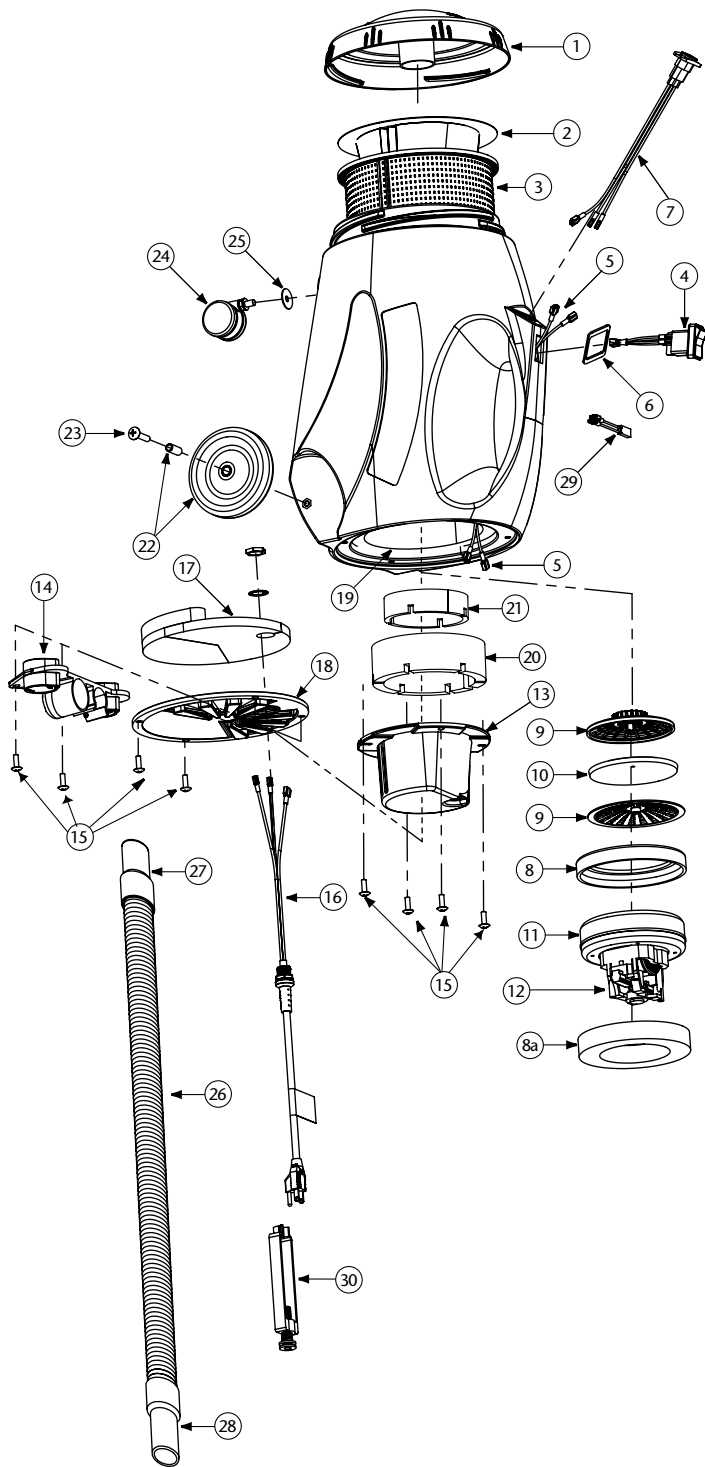

107149 w/ Xover® Performance Telescoping Wand Tool Kit C (107099) \$619
107611 w/ ProBlade® Carpet and Hard Surface Floor Tool Kit (107532) 669

RUNNINGVAC/PROVAC CN PARTS

No.	Product Name	Qty	List Price
1	103318 Top Cap, Black (ProVac CN)	1 ea.	\$ 34.10
	106889 Top Cap, Purple (RunningVac)	1 ea.	34.10
2	104544 Intercept Micro Filter	10/pk	24.97
3	103115 Micro Cloth Filter	1 ea.	30.88
4	103327 On/Off Switch	1 ea.	23.52
5	103212 Wire Harness Assembly: 3 Wires and Strain Relief	1 set	13.49
6	106110 Gasket	1 ea.	4.30
7	105047 Receptacle Assembly for Powerhead (ProVac CN Only)	1 ea.	12.25
8	103236 Motor Seal	1 ea.	6.56
8a	105430 Upper Foam Compression Ring	1 ea.	14.49
9	102784 Dome Filter w/Filter Media	1 ea.	7.88
10	101949 Replacement Foam Media for Dome Filter	1 ea.	1.50
	102761 High Filtration Disk (Optional)	2/pk	10.80
11	105687 Motor/Fan (120V)	1 ea.	118.04
12	105164 Carbon Brush Set (Domel Motor)	1 set	20.98
	101720 Carbon Brush Set (Ametek Motor)	1 set	20.98
13	103121 Motor Mount	1 ea.	21.23
14	103117 Tool Dock	1 ea.	19.69
15	103266 Motor Mount and Vented Exhaust Cover Screw Kit	1 set	5.84
16	103215 Power Cord Assembly w/Locknut and Washer	1 ea.	19.03
17	103123 Exhaust Foam	1 ea.	32.30
18	103360 Cover Assembly, Vented Exhaust	1 ea.	31.24
19	103256 Rear Foam Diffuser	1 ea.	15.00
20	103124 Foam Inlet Damper A	1 ea.	31.75
21	103125 Foam Inlet Damper B	1 ea.	13.00
22	103267 Rear Wheel Assembly Kit: 2 Wheels, 2 Spacers, 2 Screws	1 set	18.76
23	103268 Rear Wheel Mounting Screw Kit: 2 Screws	1 set	3.02
24	103114 Swivel Caster (Front Wheel)	1 ea.	11.81
25	103545 Conical Washer for Swivel Caster	1 set	4.32
26	103172 78" Static Dissipating Hose w/Cuffs (Black) 1½"	1 set	34.10
27	100694 Replacement Swivel Cuff (Black) 1½"	1 ea.	5.39
28	103150 Replacement Long Swivel Cuff (Black) 1½"	1 ea.	11.19
29	107294 Thermal Protector	1 ea.	14.39
30	103441 Cord Lock	1 ea.	18.15
	101678 50' Extension Cord (Not Shown)	1 ea.	33.60