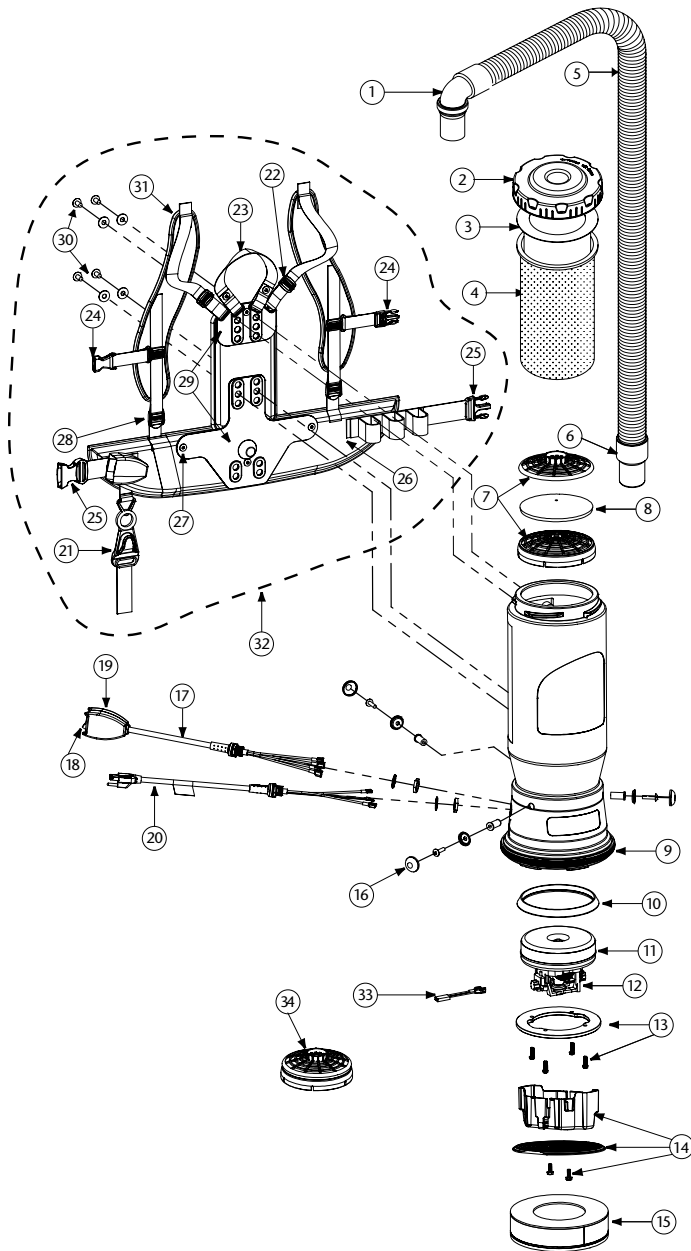

SUPER QUARTERVAC PARTS

No.	Product Name	Qty	List Price
1	101928 Replacement Double Swivel Elbow Cuff (Black) 1½"	1 ea.	$ 9.60
2	106073 Twist Cap (Purple)	1 ea.	30.58
3	100431 Intercept Micro Filter	10/pk	15.60
4	100564 Micro Cloth Filter	1 ea.	25.92
5	107648 48" Static-Dissipating Hose w/ Non-Replaceable Cuffs	1 ea.	29.04
6	100694 Replacement Swivel Cuff (Black) 1½"	1 ea.	5.71
7	100030 Dome Filter w/Foam Media (includes: #8)	1 ea.	8.35
8	100343 Foam Filter Media for Dome Filter	1 ea.	1.91
	101220 High Filtration Disk (optional)	2/pk	11.23
9	100586 Bottom Bumper	1 set	7.65
10	100014 Motor Gasket	1 ea.	12.52
11	105162 Motor/Fan (120 V) w/Crimps	1 ea.	125.12
	100379 Motor Ground Wire Clamp Set w/Screws	1 set	6.25
	100380 Motor Crimp Set: 4 Female, 4 Male, Ground Crimp Connector	1 set	11.12
12	105164 Carbon Brush Set (Domel)	1 set	22.24
	101720 Carbon Brush Set (Ametek)	1 set	22.24
13	100335 Motor Compression Ring w/Screws	1 set	13.36
	100378 Compression Ring Screws: 4 Screws	1 set	3.13
14	105044 Motor Shroud/Diffuser w/Screw Set: 2 Screws	1 set	23.83
15	105800 Sound Muffler	1 ea.	30.71
16	100368 Motor Mounting System Set: 3 Well Nuts, 3 Bolts, 3 Washers, 3 Covers	1 set	13.90
17	101610 Switch Cord Assembly (includes: #18, 19)	1 set	38.93
	101714 Switch Cord w/Crimps	1 set	17.26
18	106066 On/Off Switch (must use with #106287)	1 ea.	7.57
19	101472 Switch Box w/Velcro and New Lamb Switch	1 set	25.02
	106287 Switch Box w/Velcro and Screws	1 ea.	18.67
20	100641 Power Cord Assembly	1 set	20.17
21	102604 Cord Holder	1 ea.	9.30
22	100358 Shoulder Strap Plastic Adjustment Buckle (Top)	1 ea.	1.05
23	101737 Carry Handle w/Rivet and Washer Set	1 set	9.05
24	103627 Sternum Strap Buckles (Latch and Keeper)	1 set	2.23
25	106719 Waist Belt Keeper and Latch	1 set	12.60
26	100359 Waist Belt (includes: #25)	1 set	41.70
27	100375 Barrel Nut Connection Set for Backplate (Replacement)	1 set	6.25
28	100357 Shoulder Strap Plastic Adjustment Buckle (Bottom)	1 ea.	1.05
29	105046 Backplate (includes: #27)	1 set	27.81
30	100716 Backplate (Black) Connection Set: 4 Screws w/Washers	1 set	13.90
31	100356 Shoulder Strap Assembly (includes: #22, 24, 28)	1 set	18.07
	100354 Strap Assembly Complete (includes: #26, 31)	1 set	55.62
32	103166 Backplate System Complete (includes: #21-31)	1 set	69.51
33	107294 Thermal Protector	1 ea.	15.25
34	106526 Dome Filter made from HEPA Media	1 ea.	14.20
	101678 50' Extension Cord (Not Shown)	1 ea.	35.62