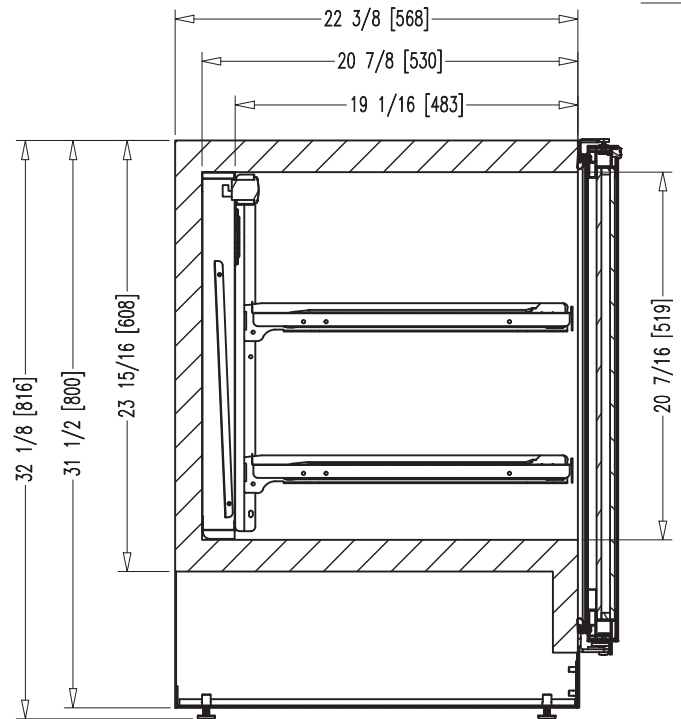

Hoshizaki reserves the right to change specifications without notice.

HR15A-G

Compact Undercounter Glass Door Reach-in Refrigerator

HR15A-G
03/18/22
Item # 13601

FRONT VIEW

SIDE VIEW

inch [mm]

PLAN VIEW