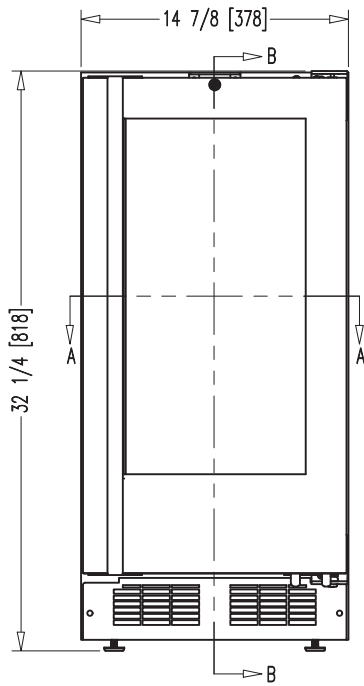

One Section HR15A-G

Interior Storage Capacity (CF) (AHAM)	2.54 ft ³
Overall Width x Depth (including handle)	14.8" x 25.75"
Height	31.5"
Depth with Door Open at 90°	37.25"
Adjustable Shelves	2
Shelf Dimensions (W x D)	(2) 10" x 20"
Crated Weight	115 lbs.
Crated Shipping Dimensions (LxWxH)	30.6" x 18.75" x 37"

Hoshizaki reserves the right to change specifications without notice.

HR15A-G

Compact Undercounter Glass Door Reach-in Refrigerator

HR15A-G
03/18/22
Item # 13601

FRONT VIEW

SIDE VIEW

inch [mm]

PLAN VIEW