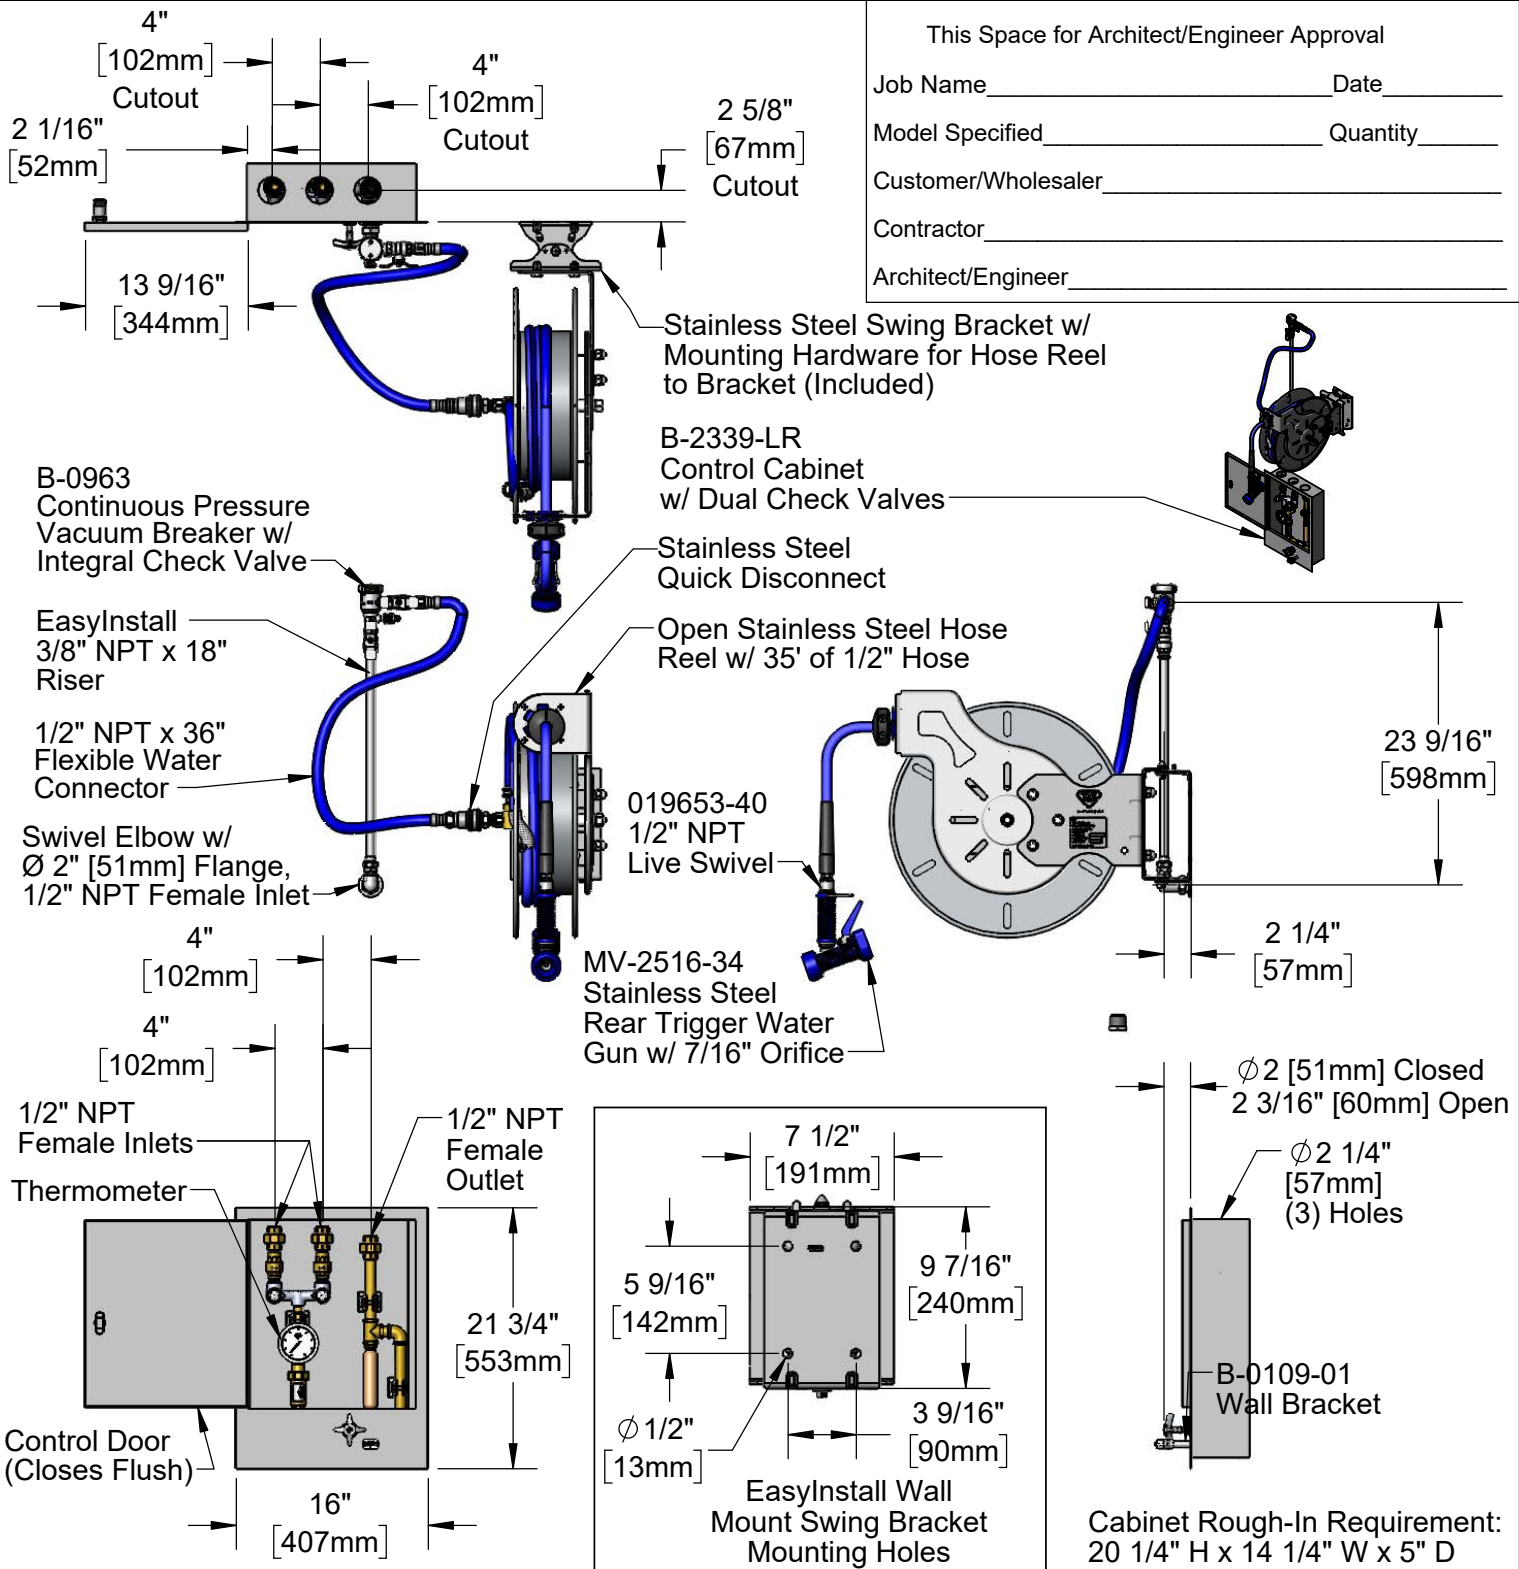

Product Specifications:
 Open Stainless Steel Hose Reel w/ 35' of 1/2" Hose, Stainless Steel Rear Trigger Water Gun w/ Swivel, Rinse Control Cabinet w/ Control Valve, Dual Check Valves, Thermometer and Water Hammer Arrestor, 100° EasyInstall Stainless Steel Swing Bracket w/ Mounting Hardware for Hose Reel to Bracket & Hose Reel Connector Kit

Model No.

B-7133-U03WS5

Item No.

Travelers Rest, SC: 800-476-4103 • Simi Valley, CA: 800-423-0150 • Fax: 864-834-3518 • www.tsbrass.com

ITEM NO.	SALES NO.	DESCRIPTION
1	B-2339-LR	Reel Control Cabinet w/ Control Valve, Dual Check Valves & Thermometer
2	014200-45	Star Washer, Anti-Rotation
3	001065-45	O-Ring
4	EZ-K	EasyInstall Kit: Nut, Bushing, O-Ring & Lock Washer
5	000369-40	3/8" NPT x 18" Riser
6	B-0109-01	6" Wall Bracket
7	001359-40	Hex Bushing, 1/2" NPT Male x 3/8" NPT Female
8	B-0963	Vacuum Breaker 1/2" NPT Female
9	015073-40	Check Valve w/ 1/2" NPT Adapter
10	HW-2C-36	1/2" NPT x 36" Flexible Water Hose
11	AW-5C	1/2" NPT Quick Disconnect
12	002534-25	Close Nipple, 1/2" NPT
13	G019430-45	EasyInstall Hose Reel Stainless Steel Swing Bracket
14	019191-45K	Hose Reel Mounting Kit
15	B-7133-03	Open Stainless Steel Hose Reel w/ 35' of 1/2" Hose
16	019653-40	1/2" NPT Live Swivel
17	MV-2516-34	Stainless Steel Water Gun, Rear Trigger