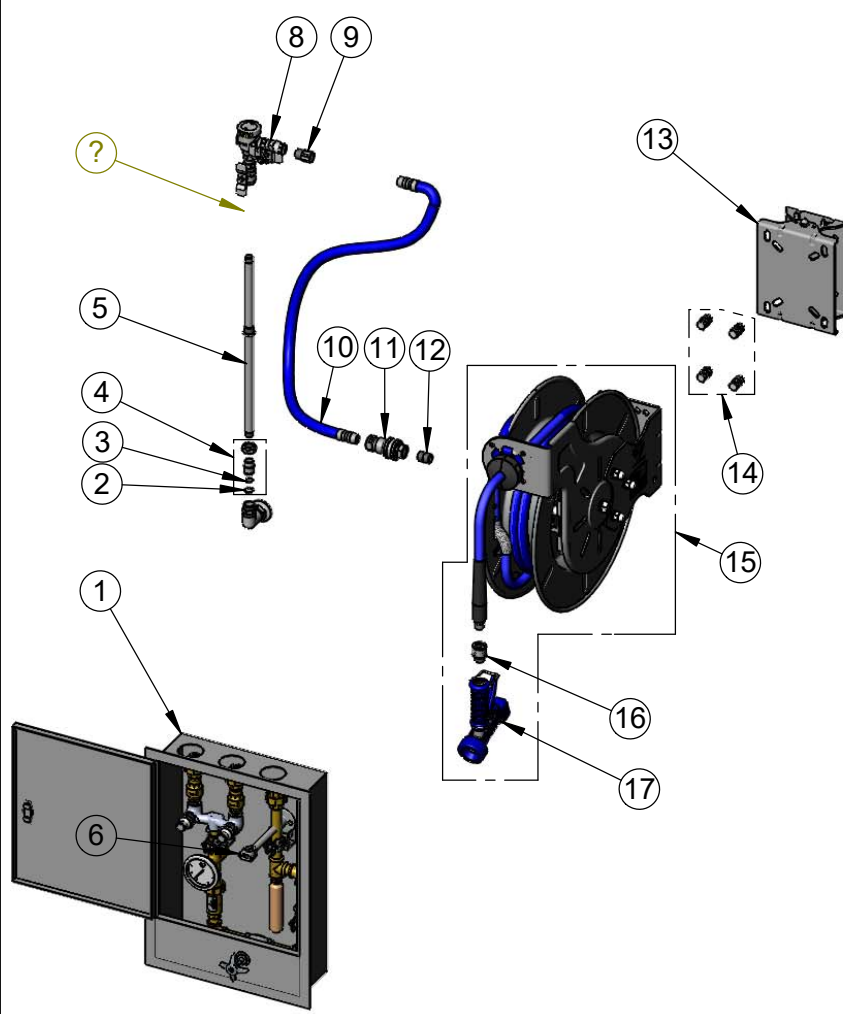

Product Specifications:
 Open Stainless Steel Hose Reel w/ 35' of 1/2" Hose, Stainless Steel Rear Trigger Water Gun w/ Swivel, Rinse Control Cabinet w/ Control Valve, Dual Check Valves, Thermometer and Water Hammer Arrestor, 100° EasyInstall Stainless Steel Swing Bracket w/ Mounting Hardware for Hose Reel to Bracket & Hose Reel Connector Kit

Model No.

B-7133-U03WS5

Item No.

Travelers Rest, SC: 800-476-4103 • Simi Valley, CA: 800-423-0150 • Fax: 864-834-3518 • www.tsbrass.com

ITEM NO.	SALES NO.	DESCRIPTION
1	B-2339-LR	Reel Control Cabinet w/ Control Valve, Dual Check Valves & Thermometer
2	014200-45	Star Washer, Anti-Rotation
3	001065-45	O-Ring
4	EZ-K	EasyInstall Kit: Nut, Bushing, O-Ring & Lock Washer
5	000369-40	3/8" NPT x 18" Riser
6	B-0109-01	6" Wall Bracket
7	001359-40	Hex Bushing, 1/2" NPT Male x 3/8" NPT Female
8	B-0963	Vacuum Breaker 1/2" NPT Female
9	015073-40	Check Valve w/ 1/2" NPT Adapter
10	HW-2C-36	1/2" NPT x 36" Flexible Water Hose
11	AW-5C	1/2" NPT Quick Disconnect
12	002534-25	Close Nipple, 1/2" NPT
13	G019430-45	EasyInstall Hose Reel Stainless Steel Swing Bracket
14	019191-45K	Hose Reel Mounting Kit
15	B-7133-03	Open Stainless Steel Hose Reel w/ 35' of 1/2" Hose
16	019653-40	1/2" NPT Live Swivel
17	MV-2516-34	Stainless Steel Water Gun, Rear Trigger