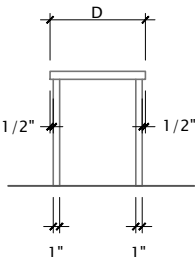

Item No: \_\_\_\_\_  
 Model No: \_\_\_\_\_  
 Qty: \_\_\_\_\_  
 Project: \_\_\_\_\_

**NSF Approved**

NOTE: 84" and 96" long units to have 6 legs

CLIP FOR EACH LEG  
3/4"

SINGLE OVERSHELF

DOUBLE OVERSHELF

**Work Table Overshelves**

- Heavy duty 18 Gauge stainless steel shelf tops
- Mounting brackets and clips supplied
- Mounting and/or assembly required

Model No.	Size D" x L" x H"	Weight lbs.
<b>SINGLE OVERSHELF - 12" DEEP</b>		
SOS1236	12 x 36 x 18	14.0
SOS1248	12 x 48 x 18	16.0
SOS1260	12 x 60 x 18	20.0
SOS1272	12 x 72 x 18	24.0
SOS1284	12 x 84 x 18	28.0
SOS1296	12 x 96 x 18	32.0
<b>DOUBLE OVERSHELF - 12" DEEP</b>		
DOS1236	12 x 36 x 30	28.0
DOS1248	12 x 48 x 30	32.0
DOS1260	12 x 60 x 30	40.0
DOS1272	12 x 72 x 30	48.0
DOS1284	12 x 84 x 30	56.0
DOS1296	12 x 96 x 30	64.0
<b>SINGLE OVERSHELF - 15" DEEP</b>		
SOS1536	15 x 36 x 18	16.0
SOS1548	15 x 48 x 18	18.0
SOS1560	15 x 60 x 18	22.0
SOS1572	15 x 72 x 18	26.0
SOS1584	15 x 84 x 18	30.0
SOS1596	15 x 96 x 18	36.0
<b>DOUBLE OVERSHELF - 15" DEEP</b>		
DOS1536	15 x 36 x 30	30.0
DOS1548	15 x 48 x 30	38.0
DOS1560	15 x 60 x 30	50.0
DOS1572	15 x 72 x 30	58.0
DOS1584	15 x 84 x 30	66.0
DOS1596	15 x 96 x 30	76.0
<b>SINGLE OVERSHELF - 18" DEEP</b>		
SOS1836	18 x 36 x 18	20.0
SOS1848	18 x 48 x 18	24.0
SOS1860	18 x 60 x 18	30.0
SOS1872	18 x 72 x 18	36.0
SOS1884	18 x 84 x 18	40.0
SOS1896	18 x 96 x 18	44.0
<b>DOUBLE OVERSHELF - 18" DEEP</b>		
DOS1836	18 x 36 x 30	34.0
DOS1848	18 x 48 x 30	46.0
DOS1860	18 x 60 x 30	60.0
DOS1872	18 x 72 x 30	70.0
DOS1884	18 x 84 x 30	80.0
DOS1896	18 x 96 x 30	90.0

Model No.	Size D" x L" x H"	Weight lbs.
<b>SINGLE OVERSHELF - 24" DEEP</b>		
SOS2436	24 x 36 x 18	22
SOS2448	24 x 48 x 18	26
SOS2460	24 x 60 x 18	34
SOS2472	24 x 72 x 18	40
SOS2484	24 x 84 x 18	44
SOS2496	24 x 96 x 18	48
<b>DOUBLE OVERSHELF - 24" DEEP</b>		
DOS2436	24 x 36 x 30	38
DOS2448	24 x 48 x 30	50
DOS2460	24 x 60 x 30	64
DOS2472	24 x 72 x 30	76
DOS2484	24 x 84 x 30	86
DOS2496	24 x 96 x 30	96