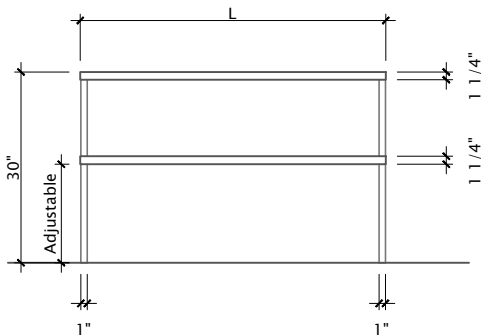

Item No: \_\_\_\_\_  
 Model No: \_\_\_\_\_  
 Qty: \_\_\_\_\_  
 Project: \_\_\_\_\_

**NSF Approved**

NOTE: 84" and 96" long units to have 6 legs

CLIP FOR EACH LEG  
3/4"

SINGLE OVERSHELF

DOUBLE OVERSHELF

**Work Table Overshelves**

- Heavy duty 18 Gauge stainless steel shelf tops
- Mounting brackets and clips supplied
- Mounting and/or assembly required

Model No.	Size D" x L" x H"	Weight lbs.
<b>SINGLE OVERSHELF - 12" DEEP</b>		
SOS1236	12 x 36 x 18	14.0
SOS1248	12 x 48 x 18	16.0
SOS1260	12 x 60 x 18	20.0
SOS1272	12 x 72 x 18	24.0
SOS1284	12 x 84 x 18	28.0
SOS1296	12 x 96 x 18	32.0
<b>DOUBLE OVERSHELF - 12" DEEP</b>		
DOS1236	12 x 36 x 30	28.0
DOS1248	12 x 48 x 30	32.0
DOS1260	12 x 60 x 30	40.0
DOS1272	12 x 72 x 30	48.0
DOS1284	12 x 84 x 30	56.0
DOS1296	12 x 96 x 30	64.0
<b>SINGLE OVERSHELF - 15" DEEP</b>		
SOS1536	15 x 36 x 18	16.0
SOS1548	15 x 48 x 18	18.0
SOS1560	15 x 60 x 18	22.0
SOS1572	15 x 72 x 18	26.0
SOS1584	15 x 84 x 18	30.0
SOS1596	15 x 96 x 18	36.0
<b>DOUBLE OVERSHELF - 15" DEEP</b>		
DOS1536	15 x 36 x 30	30.0
DOS1548	15 x 48 x 30	38.0
DOS1560	15 x 60 x 30	50.0
DOS1572	15 x 72 x 30	58.0
DOS1584	15 x 84 x 30	66.0
DOS1596	15 x 96 x 30	76.0
<b>SINGLE OVERSHELF - 18" DEEP</b>		
SOS1836	18 x 36 x 18	20.0
SOS1848	18 x 48 x 18	24.0
SOS1860	18 x 60 x 18	30.0
SOS1872	18 x 72 x 18	36.0
SOS1884	18 x 84 x 18	40.0
SOS1896	18 x 96 x 18	44.0
<b>DOUBLE OVERSHELF - 18" DEEP</b>		
DOS1836	18 x 36 x 30	34.0
DOS1848	18 x 48 x 30	46.0
DOS1860	18 x 60 x 30	60.0
DOS1872	18 x 72 x 30	70.0
DOS1884	18 x 84 x 30	80.0
DOS1896	18 x 96 x 30	90.0

Model No.	Size D" x L" x H"	Weight lbs.
<b>SINGLE OVERSHELF - 24" DEEP</b>		
SOS2436	24 x 36 x 18	22
SOS2448	24 x 48 x 18	26
SOS2460	24 x 60 x 18	34
SOS2472	24 x 72 x 18	40
SOS2484	24 x 84 x 18	44
SOS2496	24 x 96 x 18	48
<b>DOUBLE OVERSHELF - 24" DEEP</b>		
DOS2436	24 x 36 x 30	38
DOS2448	24 x 48 x 30	50
DOS2460	24 x 60 x 30	64
DOS2472	24 x 72 x 30	76
DOS2484	24 x 84 x 30	86
DOS2496	24 x 96 x 30	96