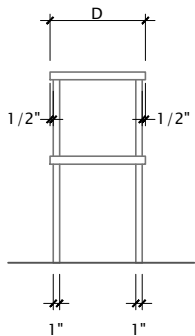

Item No: \_\_\_\_\_  
 Model No: \_\_\_\_\_  
 Qty: \_\_\_\_\_  
 Project: \_\_\_\_\_

**NSF Approved**

NOTE: 84" and 96" long units to have 6 legs

CLIP FOR EACH LEG  
3/4"

SINGLE OVERSHELF

DOUBLE OVERSHELF

**Work Table Overshelves**

- Heavy duty 18 Gauge stainless steel shelf tops
- Mounting brackets and clips supplied
- Mounting and/or assembly required

Model No.	Size D" x L" x H"	Weight lbs.
<b>SINGLE OVERSHELF - 12" DEEP</b>		
SOS1236	12 x 36 x 18	14.0
SOS1248	12 x 48 x 18	16.0
SOS1260	12 x 60 x 18	20.0
SOS1272	12 x 72 x 18	24.0
SOS1284	12 x 84 x 18	28.0
SOS1296	12 x 96 x 18	32.0
<b>DOUBLE OVERSHELF - 12" DEEP</b>		
DOS1236	12 x 36 x 30	28.0
DOS1248	12 x 48 x 30	32.0
DOS1260	12 x 60 x 30	40.0
DOS1272	12 x 72 x 30	48.0
DOS1284	12 x 84 x 30	56.0
DOS1296	12 x 96 x 30	64.0
<b>SINGLE OVERSHELF - 15" DEEP</b>		
SOS1536	15 x 36 x 18	16.0
SOS1548	15 x 48 x 18	18.0
SOS1560	15 x 60 x 18	22.0
SOS1572	15 x 72 x 18	26.0
SOS1584	15 x 84 x 18	30.0
SOS1596	15 x 96 x 18	36.0
<b>DOUBLE OVERSHELF - 15" DEEP</b>		
DOS1536	15 x 36 x 30	30.0
DOS1548	15 x 48 x 30	38.0
DOS1560	15 x 60 x 30	50.0
DOS1572	15 x 72 x 30	58.0
DOS1584	15 x 84 x 30	66.0
DOS1596	15 x 96 x 30	76.0
<b>SINGLE OVERSHELF - 18" DEEP</b>		
SOS1836	18 x 36 x 18	20.0
SOS1848	18 x 48 x 18	24.0
SOS1860	18 x 60 x 18	30.0
SOS1872	18 x 72 x 18	36.0
SOS1884	18 x 84 x 18	40.0
SOS1896	18 x 96 x 18	44.0
<b>DOUBLE OVERSHELF - 18" DEEP</b>		
DOS1836	18 x 36 x 30	34.0
DOS1848	18 x 48 x 30	46.0
DOS1860	18 x 60 x 30	60.0
DOS1872	18 x 72 x 30	70.0
DOS1884	18 x 84 x 30	80.0
DOS1896	18 x 96 x 30	90.0

Model No.	Size D" x L" x H"	Weight lbs.
<b>SINGLE OVERSHELF - 24" DEEP</b>		
SOS2436	24 x 36 x 18	22
SOS2448	24 x 48 x 18	26
SOS2460	24 x 60 x 18	34
SOS2472	24 x 72 x 18	40
SOS2484	24 x 84 x 18	44
SOS2496	24 x 96 x 18	48
<b>DOUBLE OVERSHELF - 24" DEEP</b>		
DOS2436	24 x 36 x 30	38
DOS2448	24 x 48 x 30	50
DOS2460	24 x 60 x 30	64
DOS2472	24 x 72 x 30	76
DOS2484	24 x 84 x 30	86
DOS2496	24 x 96 x 30	96