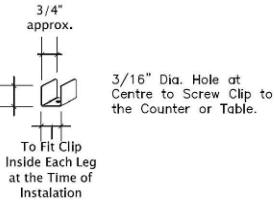

Item No: \_\_\_\_\_  
 Model No: \_\_\_\_\_  
 Qty: \_\_\_\_\_  
 Project: \_\_\_\_\_

**NSF Approved**

NOTE: 84" and 96" long units to have 6 legs

CLIP FOR EACH LEG  
3/4"

SINGLE OVERSHELF

DOUBLE OVERSHELF

**Work Table Overshelves**

- Heavy duty 18 Gauge stainless steel shelf tops
- Mounting brackets and clips supplied
- Mounting and/or assembly required

Model No.	Size D" x L" x H"	Weight lbs.
<b>SINGLE OVERSHELF - 12" DEEP</b>		
SOS1236	12 x 36 x 18	14.0
SOS1248	12 x 48 x 18	16.0
SOS1260	12 x 60 x 18	20.0
SOS1272	12 x 72 x 18	24.0
SOS1284	12 x 84 x 18	28.0
SOS1296	12 x 96 x 18	32.0
<b>DOUBLE OVERSHELF - 12" DEEP</b>		
DOS1236	12 x 36 x 30	28.0
DOS1248	12 x 48 x 30	32.0
DOS1260	12 x 60 x 30	40.0
DOS1272	12 x 72 x 30	48.0
DOS1284	12 x 84 x 30	56.0
DOS1296	12 x 96 x 30	64.0
<b>SINGLE OVERSHELF - 15" DEEP</b>		
SOS1536	15 x 36 x 18	16.0
SOS1548	15 x 48 x 18	18.0
SOS1560	15 x 60 x 18	22.0
SOS1572	15 x 72 x 18	26.0
SOS1584	15 x 84 x 18	30.0
SOS1596	15 x 96 x 18	36.0
<b>DOUBLE OVERSHELF - 15" DEEP</b>		
DOS1536	15 x 36 x 30	30.0
DOS1548	15 x 48 x 30	38.0
DOS1560	15 x 60 x 30	50.0
DOS1572	15 x 72 x 30	58.0
DOS1584	15 x 84 x 30	66.0
DOS1596	15 x 96 x 30	76.0
<b>SINGLE OVERSHELF - 18" DEEP</b>		
SOS1836	18 x 36 x 18	20.0
SOS1848	18 x 48 x 18	24.0
SOS1860	18 x 60 x 18	30.0
SOS1872	18 x 72 x 18	36.0
SOS1884	18 x 84 x 18	40.0
SOS1896	18 x 96 x 18	44.0
<b>DOUBLE OVERSHELF - 18" DEEP</b>		
DOS1836	18 x 36 x 30	34.0
DOS1848	18 x 48 x 30	46.0
DOS1860	18 x 60 x 30	60.0
DOS1872	18 x 72 x 30	70.0
DOS1884	18 x 84 x 30	80.0
DOS1896	18 x 96 x 30	90.0

Model No.	Size D" x L" x H"	Weight lbs.
<b>SINGLE OVERSHELF - 24" DEEP</b>		
SOS2436	24 x 36 x 18	22
SOS2448	24 x 48 x 18	26
SOS2460	24 x 60 x 18	34
SOS2472	24 x 72 x 18	40
SOS2484	24 x 84 x 18	44
SOS2496	24 x 96 x 18	48
<b>DOUBLE OVERSHELF - 24" DEEP</b>		
DOS2436	24 x 36 x 30	38
DOS2448	24 x 48 x 30	50
DOS2460	24 x 60 x 30	64
DOS2472	24 x 72 x 30	76
DOS2484	24 x 84 x 30	86
DOS2496	24 x 96 x 30	96