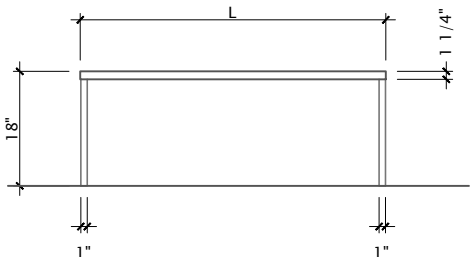

Item No: \_\_\_\_\_  
 Model No: \_\_\_\_\_  
 Qty: \_\_\_\_\_  
 Project: \_\_\_\_\_

**NSF Approved**

NOTE: 84" and 96" long units to have 6 legs

CLIP FOR EACH LEG  
3/4"

SINGLE OVERSHELF

DOUBLE OVERSHELF

**Work Table Overshelves**

- Heavy duty 18 Gauge stainless steel shelf tops
- Mounting brackets and clips supplied
- Mounting and/or assembly required

Model No.	Size D" x L" x H"	Weight lbs.
<b>SINGLE OVERSHELF - 12" DEEP</b>		
SOS1236	12 x 36 x 18	14.0
SOS1248	12 x 48 x 18	16.0
SOS1260	12 x 60 x 18	20.0
SOS1272	12 x 72 x 18	24.0
SOS1284	12 x 84 x 18	28.0
SOS1296	12 x 96 x 18	32.0
<b>DOUBLE OVERSHELF - 12" DEEP</b>		
DOS1236	12 x 36 x 30	28.0
DOS1248	12 x 48 x 30	32.0
DOS1260	12 x 60 x 30	40.0
DOS1272	12 x 72 x 30	48.0
DOS1284	12 x 84 x 30	56.0
DOS1296	12 x 96 x 30	64.0
<b>SINGLE OVERSHELF - 15" DEEP</b>		
SOS1536	15 x 36 x 18	16.0
SOS1548	15 x 48 x 18	18.0
SOS1560	15 x 60 x 18	22.0
SOS1572	15 x 72 x 18	26.0
SOS1584	15 x 84 x 18	30.0
SOS1596	15 x 96 x 18	36.0
<b>DOUBLE OVERSHELF - 15" DEEP</b>		
DOS1536	15 x 36 x 30	30.0
DOS1548	15 x 48 x 30	38.0
DOS1560	15 x 60 x 30	50.0
DOS1572	15 x 72 x 30	58.0
DOS1584	15 x 84 x 30	66.0
DOS1596	15 x 96 x 30	76.0
<b>SINGLE OVERSHELF - 18" DEEP</b>		
SOS1836	18 x 36 x 18	20.0
SOS1848	18 x 48 x 18	24.0
SOS1860	18 x 60 x 18	30.0
SOS1872	18 x 72 x 18	36.0
SOS1884	18 x 84 x 18	40.0
SOS1896	18 x 96 x 18	44.0
<b>DOUBLE OVERSHELF - 18" DEEP</b>		
DOS1836	18 x 36 x 30	34.0
DOS1848	18 x 48 x 30	46.0
DOS1860	18 x 60 x 30	60.0
DOS1872	18 x 72 x 30	70.0
DOS1884	18 x 84 x 30	80.0
DOS1896	18 x 96 x 30	90.0

Model No.	Size D" x L" x H"	Weight lbs.
<b>SINGLE OVERSHELF - 24" DEEP</b>		
SOS2436	24 x 36 x 18	22
SOS2448	24 x 48 x 18	26
SOS2460	24 x 60 x 18	34
SOS2472	24 x 72 x 18	40
SOS2484	24 x 84 x 18	44
SOS2496	24 x 96 x 18	48
<b>DOUBLE OVERSHELF - 24" DEEP</b>		
DOS2436	24 x 36 x 30	38
DOS2448	24 x 48 x 30	50
DOS2460	24 x 60 x 30	64
DOS2472	24 x 72 x 30	76
DOS2484	24 x 84 x 30	86
DOS2496	24 x 96 x 30	96