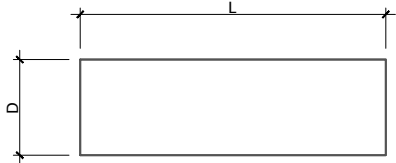

Item No: \_\_\_\_\_  
 Model No: \_\_\_\_\_  
 Qty: \_\_\_\_\_  
 Project: \_\_\_\_\_

**NSF Approved**

NOTE: 84" and 96" long units to have 6 legs

CLIP FOR EACH LEG  
3/4"

SINGLE OVERSHELF

DOUBLE OVERSHELF

**Work Table Overshelves**

- Heavy duty 18 Gauge stainless steel shelf tops
- Mounting brackets and clips supplied
- Mounting and/or assembly required

Model No.	Size D" x L" x H"	Weight lbs.
<b>SINGLE OVERSHELF - 12" DEEP</b>		
SOS1236	12 x 36 x 18	14.0
SOS1248	12 x 48 x 18	16.0
SOS1260	12 x 60 x 18	20.0
SOS1272	12 x 72 x 18	24.0
SOS1284	12 x 84 x 18	28.0
SOS1296	12 x 96 x 18	32.0
<b>DOUBLE OVERSHELF - 12" DEEP</b>		
DOS1236	12 x 36 x 30	28.0
DOS1248	12 x 48 x 30	32.0
DOS1260	12 x 60 x 30	40.0
DOS1272	12 x 72 x 30	48.0
DOS1284	12 x 84 x 30	56.0
DOS1296	12 x 96 x 30	64.0
<b>SINGLE OVERSHELF - 15" DEEP</b>		
SOS1536	15 x 36 x 18	16.0
SOS1548	15 x 48 x 18	18.0
SOS1560	15 x 60 x 18	22.0
SOS1572	15 x 72 x 18	26.0
SOS1584	15 x 84 x 18	30.0
SOS1596	15 x 96 x 18	36.0
<b>DOUBLE OVERSHELF - 15" DEEP</b>		
DOS1536	15 x 36 x 30	30.0
DOS1548	15 x 48 x 30	38.0
DOS1560	15 x 60 x 30	50.0
DOS1572	15 x 72 x 30	58.0
DOS1584	15 x 84 x 30	66.0
DOS1596	15 x 96 x 30	76.0
<b>SINGLE OVERSHELF - 18" DEEP</b>		
SOS1836	18 x 36 x 18	20.0
SOS1848	18 x 48 x 18	24.0
SOS1860	18 x 60 x 18	30.0
SOS1872	18 x 72 x 18	36.0
SOS1884	18 x 84 x 18	40.0
SOS1896	18 x 96 x 18	44.0
<b>DOUBLE OVERSHELF - 18" DEEP</b>		
DOS1836	18 x 36 x 30	34.0
DOS1848	18 x 48 x 30	46.0
DOS1860	18 x 60 x 30	60.0
DOS1872	18 x 72 x 30	70.0
DOS1884	18 x 84 x 30	80.0
DOS1896	18 x 96 x 30	90.0

Model No.	Size D" x L" x H"	Weight lbs.
<b>SINGLE OVERSHELF - 24" DEEP</b>		
SOS2436	24 x 36 x 18	22
SOS2448	24 x 48 x 18	26
SOS2460	24 x 60 x 18	34
SOS2472	24 x 72 x 18	40
SOS2484	24 x 84 x 18	44
SOS2496	24 x 96 x 18	48
<b>DOUBLE OVERSHELF - 24" DEEP</b>		
DOS2436	24 x 36 x 30	38
DOS2448	24 x 48 x 30	50
DOS2460	24 x 60 x 30	64
DOS2472	24 x 72 x 30	76
DOS2484	24 x 84 x 30	86
DOS2496	24 x 96 x 30	96