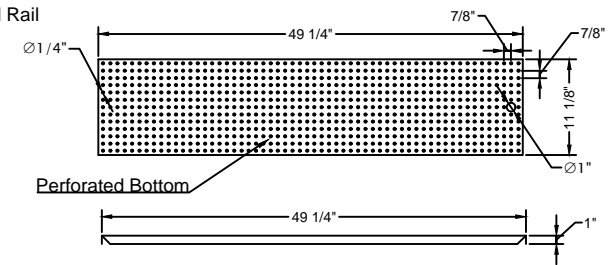

FRONT ELEVATION

SIDE VIEW

- 18 GA. 304 stainless steel construction.
- STS Leg and STS feet.
- Drain Basket Included.

DETAIL "A"

PLAN VIEW

ISOMETRIC

DRAWIN FOR :	MAT. TOP : 18GA. 304 S/S. BASE :	DATE	REVISIONS	<h1>Tarrison Products Ltd.</h1>
REF. NO :	REQ'D/ITEM :			
ITEM NAME : Cocktail Unit with Cover No Sink	DATE : May/ 28/ 2021			
PROD. NO. : TA-CMU54NCR	BY :			
SCALE: 1/2" =1'-0"	CHECKED BY :			