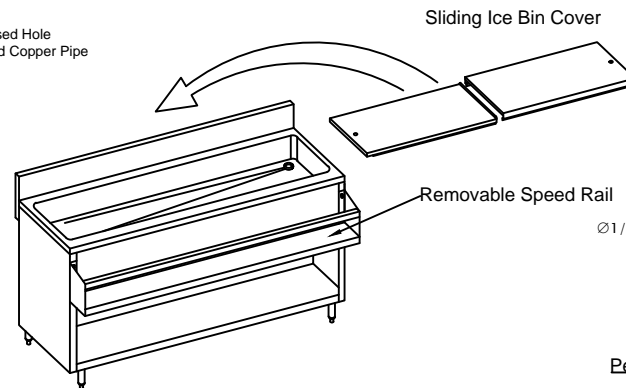

FRONT ELEVATION

SIDE VIEW

- 18 GA. 304 stainless steel construction.
- STS Leg and STS feet.
- Drain Basket Included.

DETAIL "A"

PLAN VIEW

ISOMETRIC

DRAWIN FOR :	MAT. TOP : 18GA. 304 S/S. BASE :	DATE	REVISIONS	<h1>Tarrison Products Ltd.</h1>
REF. NO :	REQ'D/ITEM :			
ITEM NAME : Cocktail Unit with Cover No Sink	DATE : May/ 28/ 2021			
PROD. NO. : TA-CMU54NCR	BY :			
SCALE: 1/2" =1'-0"	CHECKED BY :			