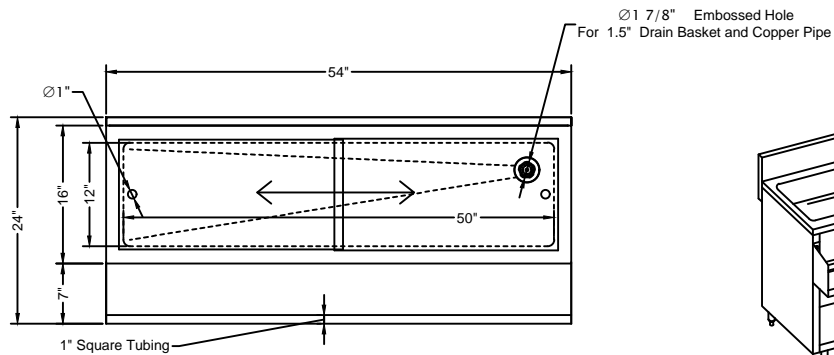

FRONT ELEVATION

SIDE VIEW

- 18 GA. 304 stainless steel construction.
- STS Leg and STS feet.
- Drain Basket Included.

DETAIL "A"

PLAN VIEW

ISOMETRIC

DRAWIN FOR :	MAT. TOP : 18GA. 304 S/S. BASE :	DATE	REVISIONS	<h1>Tarrison Products Ltd.</h1>
REF. NO :	REQ'D/ITEM :			
ITEM NAME : Cocktail Unit with Cover No Sink	DATE : May/ 28/ 2021			
PROD. NO. : TA-CMU54NCR	BY :			
SCALE: 1/2" =1'-0"	CHECKED BY :			