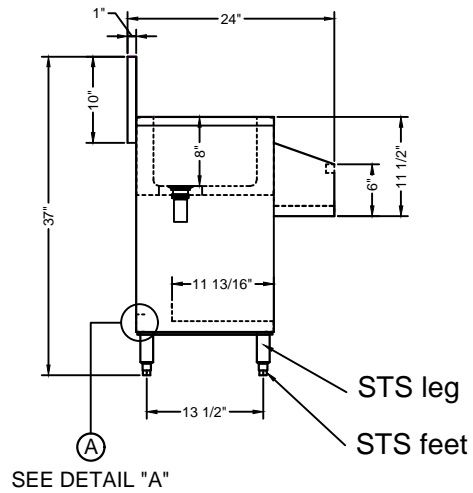

FRONT ELEVATION

SIDE VIEW

- 18 GA. 304 stainless steel construction.
- STS Leg and STS feet.
- Drain Basket Included.

DETAIL "A"

PLAN VIEW

ISOMETRIC

DRAWIN FOR :	MAT. TOP : 18GA. 304 S/S. BASE :	DATE	REVISIONS	<h1>Tarrison Products Ltd.</h1>
REF. NO :	REQ'D/ITEM :			
ITEM NAME : Cocktail Unit with Cover No Sink	DATE : May/ 28/ 2021			
PROD. NO. : TA-CMU54NCR	BY :			
SCALE: 1/2" =1'-0"	CHECKED BY :			