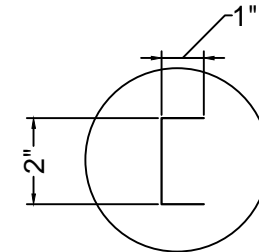

FRONT ELEVATION

SIDE VIEW

- 18 GA. 304 stainless steel construction.
- STS Leg and STS feet.
- Drain Basket Included.

DETAIL "A"

PLAN VIEW

ISOMETRIC

DRAWIN FOR :	MAT. TOP : 18GA. 304 S/S. BASE :	DATE	REVISIONS	<h1>Tarrison Products Ltd.</h1>
REF. NO :	REQ'D/ITEM :			
ITEM NAME : Cocktail Unit with Cover No Sink	DATE : May/ 28/ 2021			
PROD. NO. : TA-CMU54NCR	BY :			
SCALE: 1/2" =1'-0"	CHECKED BY :			