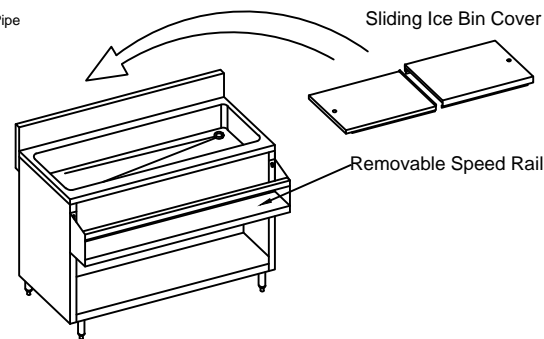

FRONT ELEVATION

SIDE VIEW

- 18 GA. 304 stainless steel construction.
- STS Leg and STS feet.
- Drain Basket Included.

**DETAIL "A"**

PLAN VIEW

ISOMETRIC

Perforated Bottom

DRAWIN FOR :	MAT. TOP : 18GA. 304 S/S. BASE :	DATE	REVISIONS	<h1>Tarrison Products Ltd.</h1>
REF. NO :	REQ'D/ITEM :			
ITEM NAME : Cocktail Unit with Cover No Sink	DATE : Apr/ 20/ 2021			
PROD. NO. : TA-CMU42NCR	BY :			
SCALE: 1/2" =1'-0"	CHECKED BY :			