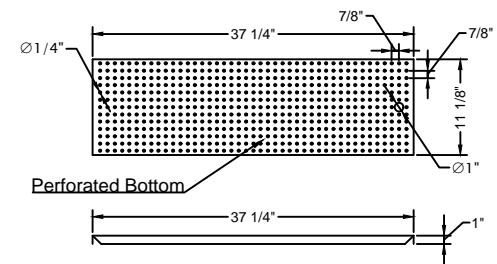

FRONT ELEVATION

SIDE VIEW

- 18 GA. 304 stainless steel construction.
- STS Leg and STS feet.
- Drain Basket Included.

**DETAIL "A"**

PLAN VIEW

ISOMETRIC

Perforated Bottom

DRAWIN FOR :	MAT. TOP : 18GA. 304 S/S. BASE :	DATE	REVISIONS	<h1>Tarrison Products Ltd.</h1>
REF. NO :	REQ'D/ITEM :			
ITEM NAME : Cocktail Unit with Cover No Sink	DATE : Apr/ 20/ 2021			
PROD. NO. : TA-CMU42NCR	BY :			
SCALE: 1/2" =1'-0"	CHECKED BY :			