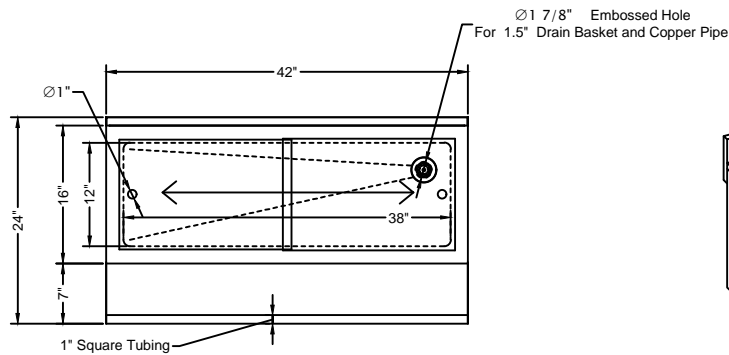

FRONT ELEVATION

SIDE VIEW

- 18 GA. 304 stainless steel construction.
- STS Leg and STS feet.
- Drain Basket Included.

**DETAIL "A"**

PLAN VIEW

ISOMETRIC

Perforated Bottom

DRAWIN FOR :	MAT. TOP : 18GA. 304 S/S. BASE :	DATE	REVISIONS	<h1>Tarrison Products Ltd.</h1>
REF. NO :	REQ'D/ITEM :			
ITEM NAME : Cocktail Unit with Cover No Sink	DATE : Apr/ 20/ 2021			
PROD. NO. : TA-CMU42NCR	BY :			
SCALE: 1/2" =1'-0"	CHECKED BY :			