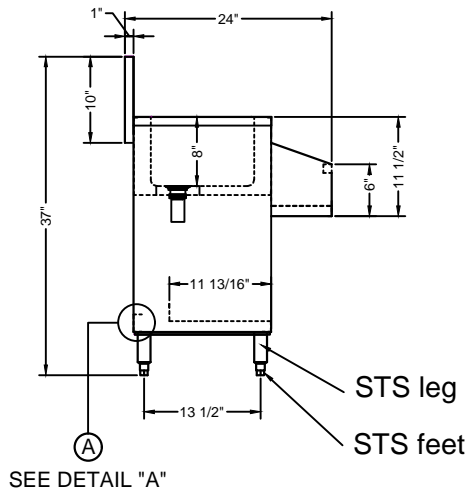

FRONT ELEVATION

SIDE VIEW

- 18 GA. 304 stainless steel construction.
- STS Leg and STS feet.
- Drain Basket Included.

**DETAIL "A"**

PLAN VIEW

ISOMETRIC

Perforated Bottom

DRAWIN FOR :	MAT. TOP : 18GA. 304 S/S. BASE :	DATE	REVISIONS	<h1>Tarrison Products Ltd.</h1>
REF. NO :	REQ'D/ITEM :			
ITEM NAME : Cocktail Unit with Cover No Sink	DATE : Apr/ 20/ 2021			
PROD. NO. : TA-CMU42NCR	BY :			
SCALE: 1/2" =1'-0"	CHECKED BY :			