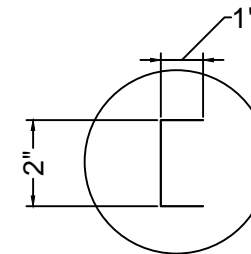

FRONT ELEVATION

SIDE VIEW

- 18 GA. 304 stainless steel construction.
- STS Leg and STS feet.
- Drain Basket Included.

**DETAIL "A"**

PLAN VIEW

ISOMETRIC

Perforated Bottom

DRAWIN FOR :	MAT. TOP : 18GA. 304 S/S. BASE :	DATE	REVISIONS	<h1>Tarrison Products Ltd.</h1>
REF. NO :	REQ'D/ITEM :			
ITEM NAME : Cocktail Unit with Cover No Sink	DATE : Apr/ 20/ 2021			
PROD. NO. : TA-CMU42NCR	BY :			
SCALE: 1/2" =1'-0"	CHECKED BY :			