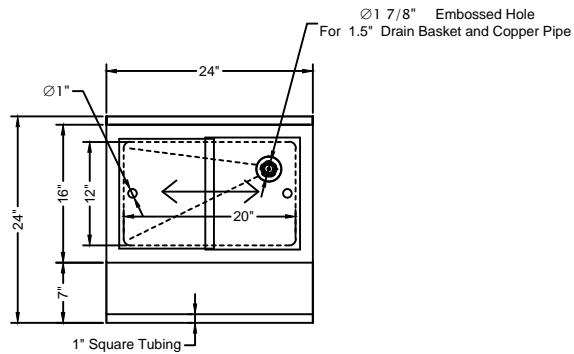

FRONT ELEVATION

SEE DETAIL "A"
SIDE VIEW

- 18 GA. 304 stainless steel construction.
- STS Leg and STS feet.
- Drain Basket Included.

DETAIL "A"

PLAN VIEW

ISOMETRIC

Perforated Bottom

DRAWIN FOR :	MAT. TOP : 18GA. 304 S/S. BASE :	DATE	REVISIONS	<h1>Tarrison Products Ltd.</h1>
REF. NO :	REQ'D/ITEM :			
ITEM NAME : Cocktail Unit with Cover No Sink	DATE : May/ 04/ 2019			
PROD. NO. : TA-CMU24NCR	BY :			
SCALE: 1/2" =1'-0"	CHECKED BY :			