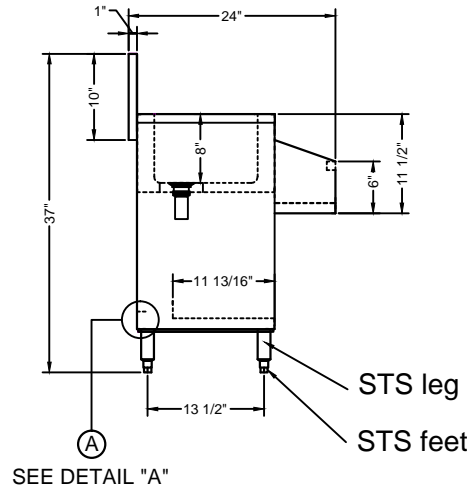

FRONT ELEVATION

SEE DETAIL "A"
SIDE VIEW

- 18 GA. 304 stainless steel construction.
- STS Leg and STS feet.
- Drain Basket Included.

DETAIL "A"

PLAN VIEW

ISOMETRIC

Perforated Bottom

DRAWIN FOR :	MAT. TOP : 18GA. 304 S/S. BASE :	DATE	REVISIONS	<h1>Tarrison Products Ltd.</h1>
REF. NO :	REQ'D/ITEM :			
ITEM NAME : Cocktail Unit with Cover No Sink	DATE : May/ 04/ 2019			
PROD. NO. : TA-CMU24NCR	BY :			
SCALE: 1/2" =1'-0"	CHECKED BY :			