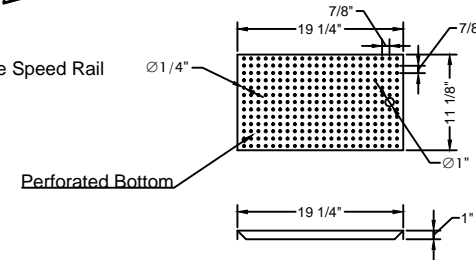

FRONT ELEVATION

SEE DETAIL "A"
SIDE VIEW

- 18 GA. 304 stainless steel construction.
- STS Leg and STS feet.
- Drain Basket Included.

DETAIL "A"

PLAN VIEW

ISOMETRIC

Perforated Bottom

DRAWIN FOR :	MAT. TOP : 18GA. 304 S/S. BASE :	DATE	REVISIONS	<h1>Tarrison Products Ltd.</h1>
REF. NO :	REQ'D/ITEM :			
ITEM NAME : Cocktail Unit with Cover No Sink	DATE : May/ 04/ 2019			
PROD. NO. : TA-CMU24NCR	BY :			
SCALE: 1/2" =1'-0"	CHECKED BY :			