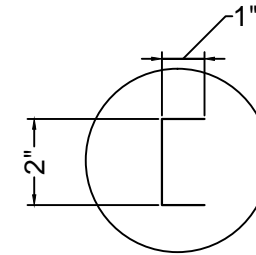

FRONT ELEVATION

SEE DETAIL "A"
SIDE VIEW

- 18 GA. 304 stainless steel construction.
- STS Leg and STS feet.
- Drain Basket Included.

DETAIL "A"

PLAN VIEW

ISOMETRIC

Perforated Bottom

DRAWIN FOR :	MAT. TOP : 18GA. 304 S/S. BASE :	DATE	REVISIONS	<h1>Tarrison Products Ltd.</h1>
REF. NO :	REQ'D/ITEM :			
ITEM NAME : Cocktail Unit with Cover No Sink	DATE : May/ 04/ 2019			
PROD. NO. : TA-CMU24NCR	BY :			
SCALE: 1/2" =1'-0"	CHECKED BY :			