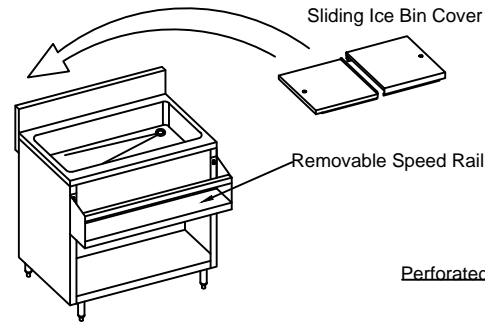

FRONT ELEVATION

SEE DETAIL "A"
SIDE VIEW

- 18 GA. 304 stainless steel construction.
- STS Leg and STS feet.
- Drain Basket Included.

DETAIL "A"

PLAN VIEW

ISOMETRIC

Perforated Bottom

DRAWIN FOR :	MAT. TOP : 18GA. 304 S/S. BASE :	DATE	REVISIONS	<h1>Tarrison Products Ltd.</h1>
REF. NO :	REQ'D/ITEM :			
ITEM NAME : Cocktail Unit with Cover No Sink	DATE : May/ 04/ 2019			
PROD. NO. : TA-CMU24NCR	BY :			
SCALE: 1/2" =1'-0"	CHECKED BY :			