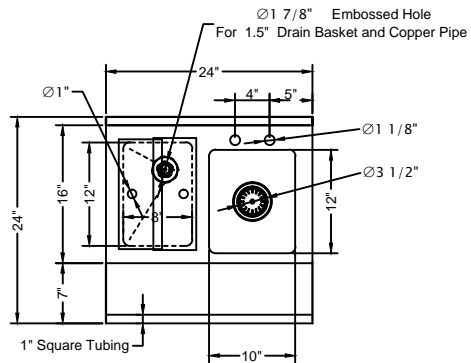

FRONT ELEVATION

SIDE VIEW

- 18 GA. 304 stainless steel construction.
- STS Leg and STS feet.
- Drain Basket Included.

DETAIL "A"

PLAN VIEW

ISOMETRIC

Perforated Bottom

DRAWIN FOR :	MAT. TOP : 18GA. 304 S/S. BASE :	DATE	REVISIONS	<h1>Tarrison Products Ltd.</h1>
REF. NO :	REQ'D/ITEM :			
ITEM NAME : Cocktail Mix Unit with Cover	DATE : May/ 04/ 2019			
PROD. NO. : TA-CMU24SCR	BY :			
SCALE: 1/2" =1'-0"	CHECKED BY :			