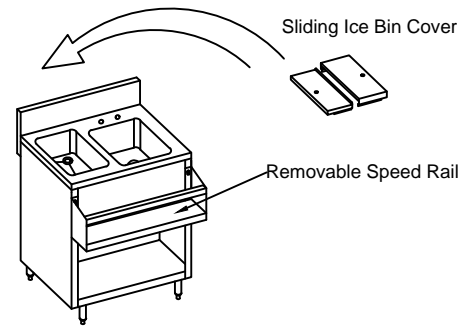

FRONT ELEVATION

SIDE VIEW

- 18 GA. 304 stainless steel construction.
- STS Leg and STS feet.
- Drain Basket Included.

DETAIL "A"

PLAN VIEW

ISOMETRIC

Perforated Bottom

DRAWIN FOR :	MAT. TOP : 18GA. 304 S/S. BASE :	DATE	REVISIONS	<h1>Tarrison Products Ltd.</h1>
REF. NO :	REQ'D/ITEM :			
ITEM NAME : Cocktail Mix Unit with Cover	DATE : May/ 04/ 2019			
PROD. NO. : TA-CMU24SCR	BY :			
SCALE: 1/2" =1'-0"	CHECKED BY :			