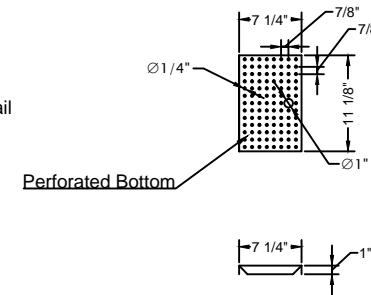

FRONT ELEVATION

SIDE VIEW

- 18 GA. 304 stainless steel construction.
- STS Leg and STS feet.
- Drain Basket Included.

DETAIL "A"

PLAN VIEW

ISOMETRIC

Perforated Bottom

DRAWIN FOR :	MAT. TOP : 18GA. 304 S/S. BASE :	DATE	REVISIONS	<h1>Tarrison Products Ltd.</h1>
REF. NO :	REQ'D/ITEM :			
ITEM NAME : Cocktail Mix Unit with Cover	DATE : May/ 04/ 2019			
PROD. NO. : TA-CMU24SCR	BY :			
SCALE: 1/2" =1'-0"	CHECKED BY :			