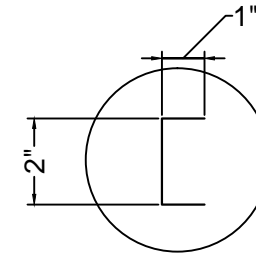

FRONT ELEVATION

SIDE VIEW

- 18 GA. 304 stainless steel construction.
- STS Leg and STS feet.
- Drain Basket Included.

DETAIL "A"

PLAN VIEW

ISOMETRIC

Perforated Bottom

DRAWIN FOR :	MAT. TOP : 18GA. 304 S/S. BASE :	DATE	REVISIONS	<h1>Tarrison Products Ltd.</h1>
REF. NO :	REQ'D/ITEM :			
ITEM NAME : Cocktail Mix Unit with Cover	DATE : May/ 04/ 2019			
PROD. NO. : TA-CMU24SCR	BY :			
SCALE: 1/2" =1'-0"	CHECKED BY :			