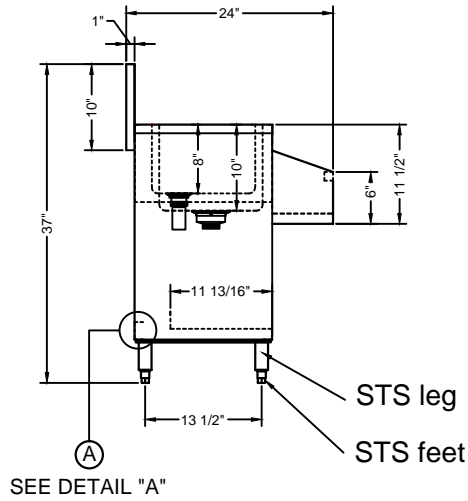

FRONT ELEVATION

SIDE VIEW

- 18 GA. 304 stainless steel construction.
- STS Leg and STS feet.
- Drain Basket Included.

DETAIL "A"

PLAN VIEW

ISOMETRIC

Perforated Bottom

DRAWIN FOR :	MAT. TOP : 18GA. 304 S/S. BASE :	DATE	REVISIONS	<h1>Tarrison Products Ltd.</h1>
REF. NO :	REQ'D/ITEM :			
ITEM NAME : Cocktail Mix Unit with Cover	DATE : May/ 04/ 2019			
PROD. NO. : TA-CMU24SCR	BY :			
SCALE: 1/2" =1'-0"	CHECKED BY :			