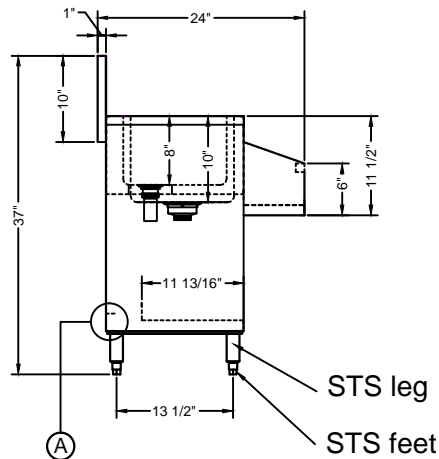

FRONT ELEVATION

SEE DETAIL "A"
SIDE VIEW

- 18 GA. 304 stainless steel construction.
- STS Leg and STS feet.
- Drain Basket Included.

DETAIL "A"

PLAN VIEW

ISOMETRIC

DRAWIN FOR :	MAT. TOP : 18GA. 304 S/S. BASE :	DATE	REVISIONS	<h1>Tarrison Products Ltd.</h1>
REF. NO :	REQ'D/ITEM :			
ITEM NAME : Cocktail Mix Unit with Cover	DATE : May/ 04/ 2019			
PROD. NO. : TA-CMU36SCR	BY :			
SCALE: 1/2" =1'-0"	CHECKED BY :			