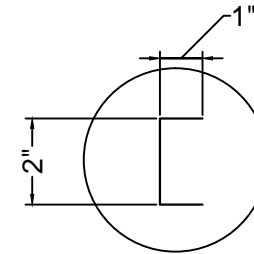

FRONT ELEVATION

SEE DETAIL "A"
SIDE VIEW

- 18 GA. 304 stainless steel construction.
- STS Leg and STS feet.
- Drain Basket Included.

DETAIL "A"

PLAN VIEW

ISOMETRIC

DRAWIN FOR :	MAT. TOP : 18GA. 304 S/S. BASE :	DATE	REVISIONS	<h1>Tarrison Products Ltd.</h1>
REF. NO :	REQ'D/ITEM :			
ITEM NAME : Cocktail Mix Unit with Cover	DATE : May/ 04/ 2019			
PROD. NO. : TA-CMU36SCR	BY :			
SCALE: 1/2" =1'-0"	CHECKED BY :			