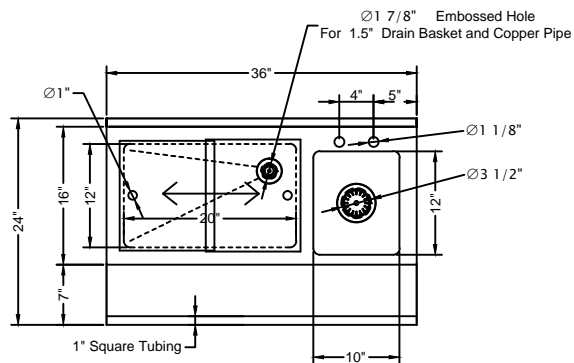

FRONT ELEVATION

SEE DETAIL "A"
SIDE VIEW

- 18 GA. 304 stainless steel construction.
- STS Leg and STS feet.
- Drain Basket Included.

DETAIL "A"

PLAN VIEW

ISOMETRIC

DRAWIN FOR :	MAT. TOP : 18GA. 304 S/S. BASE :	DATE	REVISIONS	<h1>Tarrison Products Ltd.</h1>
REF. NO :	REQ'D/ITEM :			
ITEM NAME : Cocktail Mix Unit with Cover	DATE : May/ 04/ 2019			
PROD. NO. : TA-CMU36SCR	BY :			
SCALE: 1/2" =1'-0"	CHECKED BY :			