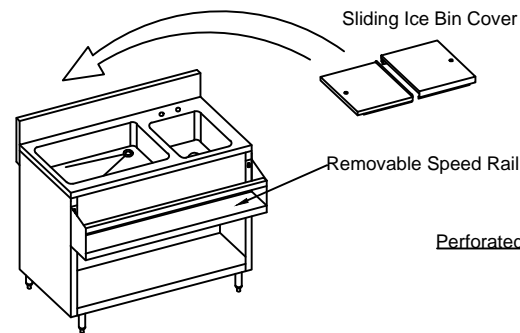

FRONT ELEVATION

SEE DETAIL "A"
SIDE VIEW

- 18 GA. 304 stainless steel construction.
- STS Leg and STS feet.
- Drain Basket Included.

DETAIL "A"

PLAN VIEW

ISOMETRIC

DRAWIN FOR :	MAT. TOP : 18GA. 304 S/S. BASE :	DATE	REVISIONS	<h1>Tarrison Products Ltd.</h1>
REF. NO :	REQ'D/ITEM :			
ITEM NAME : Cocktail Mix Unit with Cover	DATE : May/ 04/ 2019			
PROD. NO. : TA-CMU36SCR	BY :			
SCALE: 1/2" =1'-0"	CHECKED BY :			