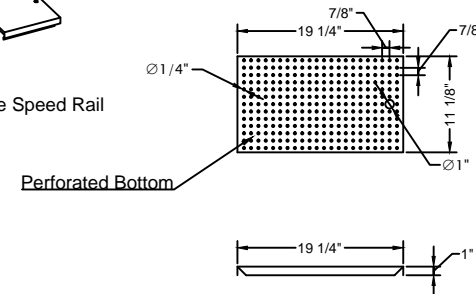

FRONT ELEVATION

SEE DETAIL "A"
SIDE VIEW

- 18 GA. 304 stainless steel construction.
- STS Leg and STS feet.
- Drain Basket Included.

DETAIL "A"

PLAN VIEW

ISOMETRIC

DRAWIN FOR :	MAT. TOP : 18GA. 304 S/S. BASE :	DATE	REVISIONS	<h1>Tarrison Products Ltd.</h1>
REF. NO :	REQ'D/ITEM :			
ITEM NAME : Cocktail Mix Unit with Cover	DATE : May/ 04/ 2019			
PROD. NO. : TA-CMU36SCR	BY :			
SCALE: 1/2" =1'-0"	CHECKED BY :			