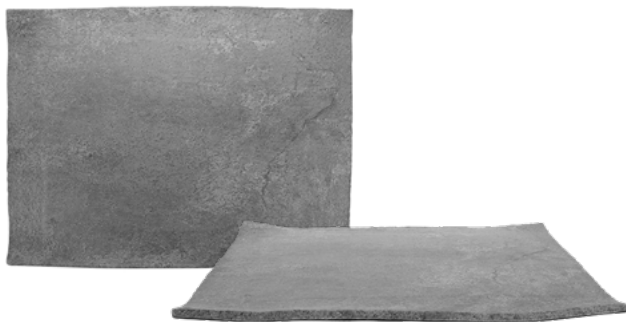

SB-1060-MNS

Side Dish Appetizer
9.5" x 6.75", 1.25" Tall
6 ea.

SB-1560-MNS

Display Serving Rectangular Platter
15.25" x 6.25", 1.25" Tall
6 ea.

SB-2110-MNS

Display Serving Rectangular Platter
with Rounded Corners
21.25" x 6.25", 1.25" Tall
3 ea.

SB-1613-MNS

Display Serving Rectangular Platter
15.75" x 11.75", 0.5" Tall
3 ea.

SB-1612-MNS

Display Serving Rectangular Platter
with Glossy Finish
15.75" x 11.75", 0.5" Tall
3 ea.

Request a Sample: <https://resources.get-melamine.com/get-sample-request>