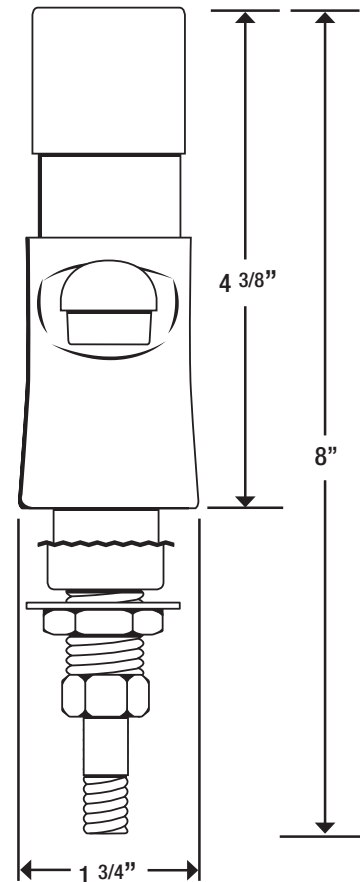

Model: **14-544L**      Item #: \_\_\_\_\_      Date: \_\_\_\_\_  
 Project: \_\_\_\_\_      Qty: \_\_\_\_\_      Approved By: \_\_\_\_\_

## Product Image

## Standard Features

- Heavy Duty
- Deck Mount
- Single self-closing push-button valves
- Factory preset at 10 seconds (Adjustable range of 5-10 seconds)
- Solid brass construction
- 0.5 GPM aerator installed (1.5 GPM aerator included)