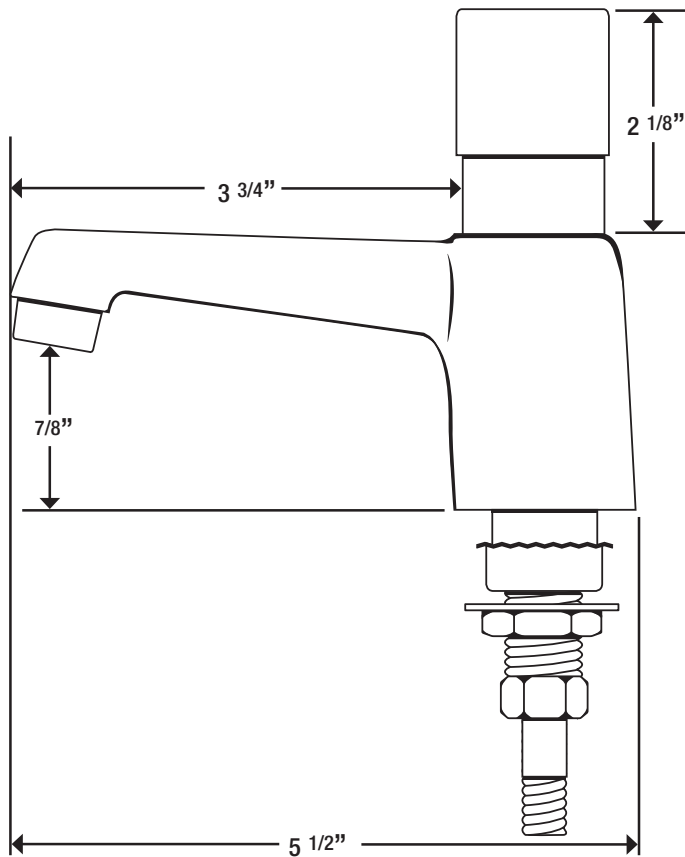

## Standard Features

- Heavy Duty
- Deck Mount
- Single self-closing push-button valves
- Factory preset at 10 seconds (Adjustable range of 5-10 seconds)
- Solid brass construction
- 0.5 GPM aerator installed (1.5 GPM aerator included)