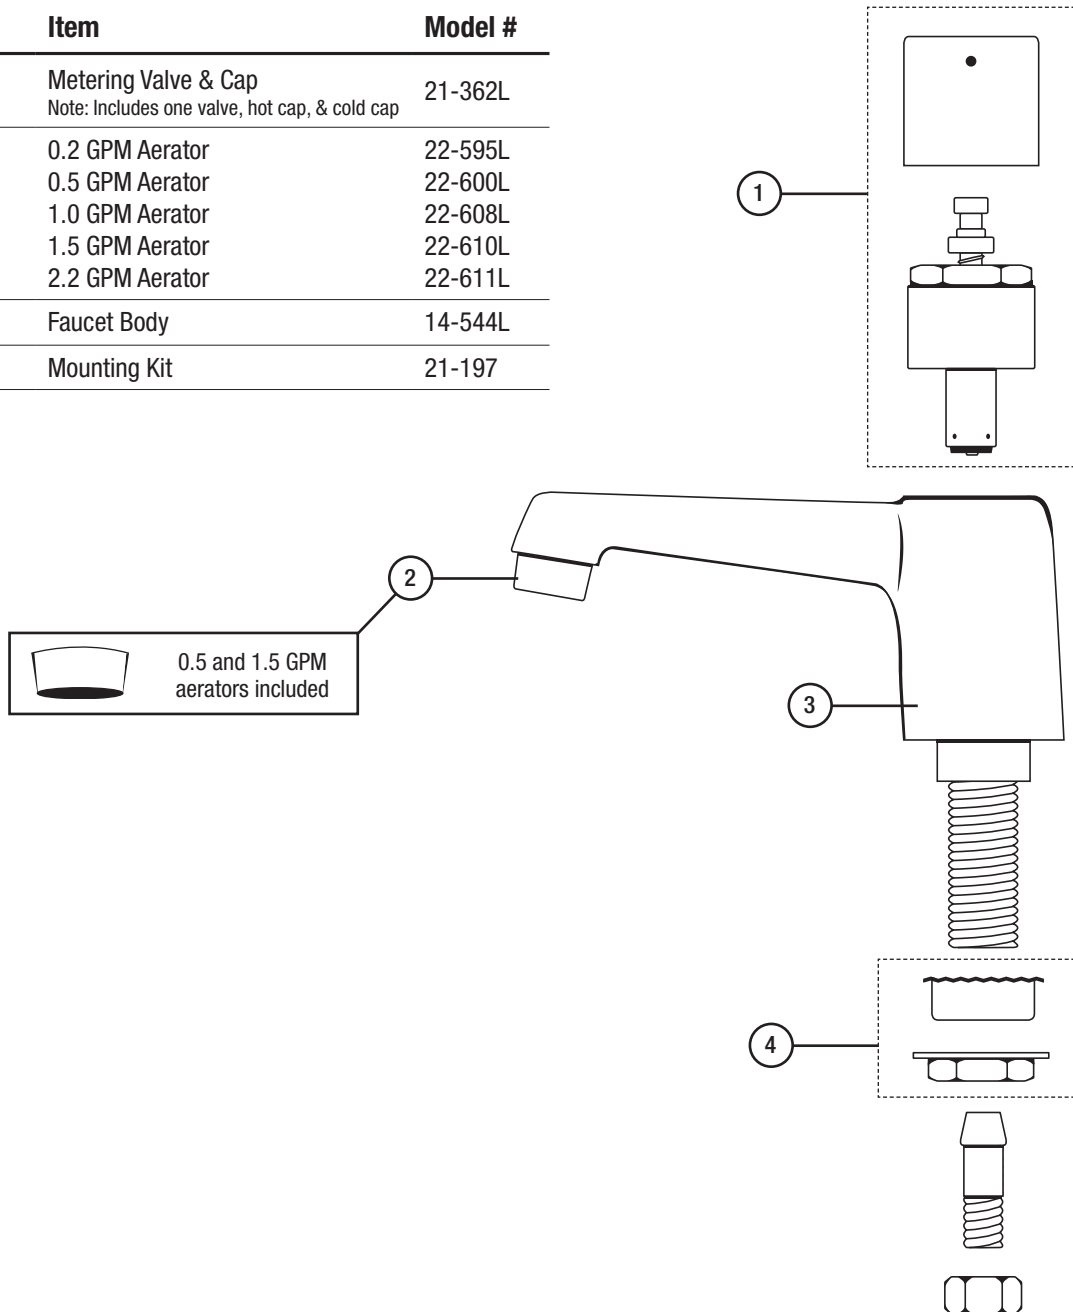

## Standard Features

- Heavy Duty
- Deck Mount
- Single self-closing push-button valves
- Factory preset at 10 seconds (Adjustable range of 5-10 seconds)
- Solid brass construction
- 0.5 GPM aerator installed (1.5 GPM aerator included)

# Royal Series Plumbing Single Self-Closing Metering Restroom Faucet

Model: **14-544L** Item #: \_\_\_\_\_ Date: \_\_\_\_\_

Project: \_\_\_\_\_ Qty: \_\_\_\_\_ Approved By: \_\_\_\_\_

NO.	Item	Model #
1	Metering Valve & Cap Note: Includes one valve, hot cap, & cold cap	21-362L
2	0.2 GPM Aerator 0.5 GPM Aerator 1.0 GPM Aerator 1.5 GPM Aerator 2.2 GPM Aerator	22-595L 22-600L 22-608L 22-610L 22-611L
3	Faucet Body	14-544L
4	Mounting Kit	21-197