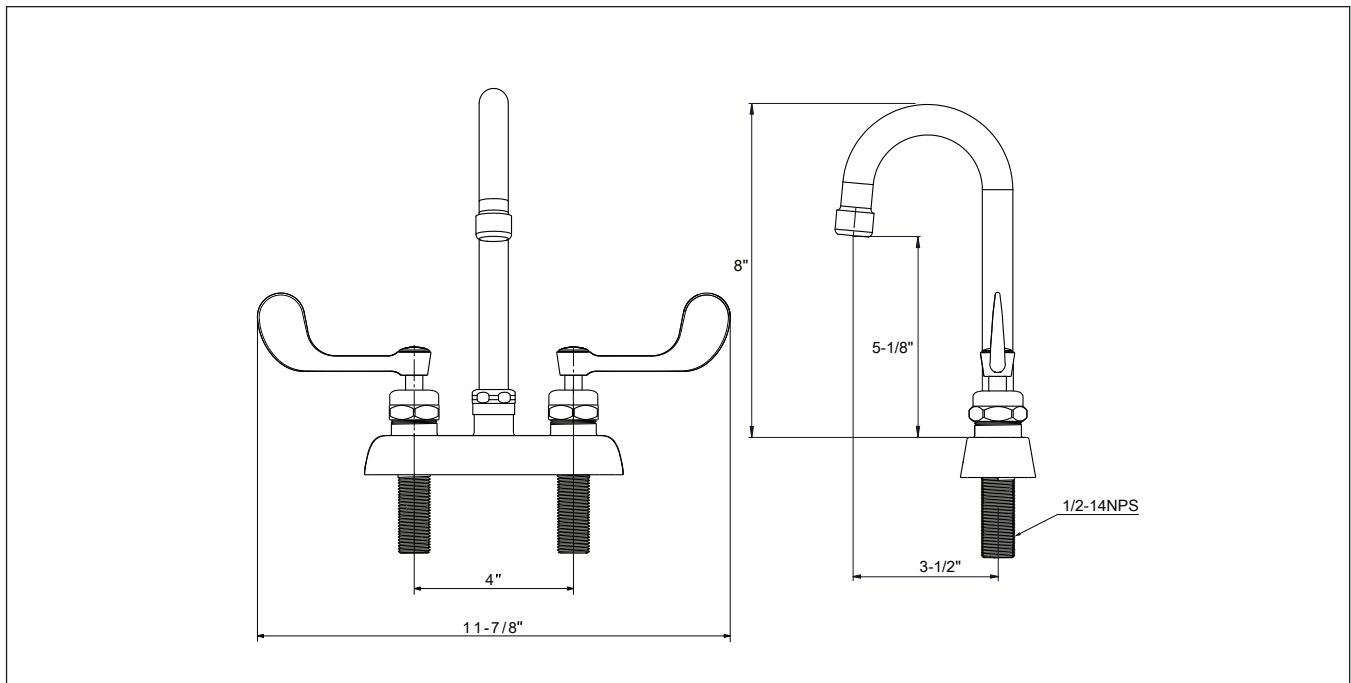

PRODUCT COMPLIANCE

- Meets ANSI A117.1 (ADA)
- California Proposition 65

ADA Compliant

WARNING: Plumbing connections should be made by qualified personnel who will observe all applicable plumbing, sanitary and safety codes.
WARNING: This product can expose you to chemicals including lead and lead compounds which are known to the State of California to cause cancer and birth defects or other reproductive harm. For more information go to www.P65Warnings.ca.gov.