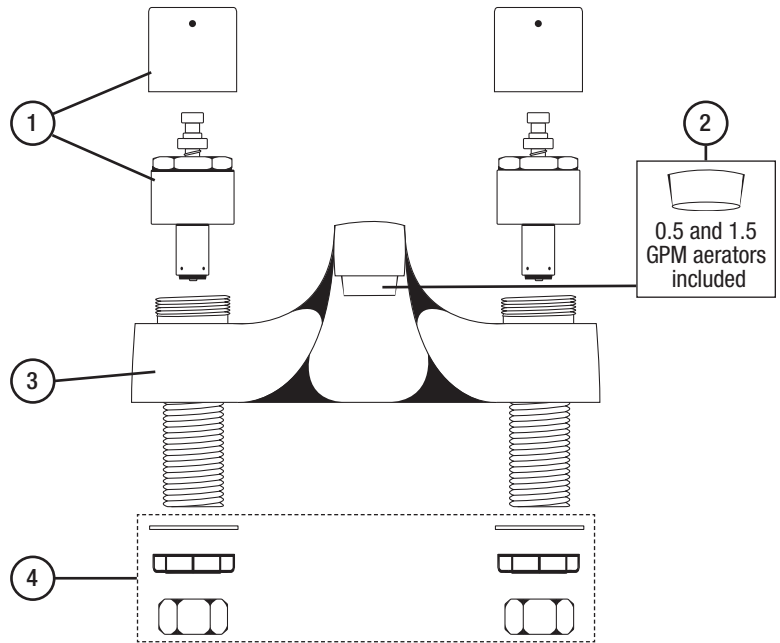

## Model 16-480L Self-Closing Metering Restroom Faucet

### Standard Features

- Heavy Duty
- 4" Center
- Deck Mount
- Self-closing push button valves
- Factory preset at 10 seconds (Adjustable range of 5-10 seconds)
- Solid brass construction
- 0.5 GPM aerator installed (1.5 aerator included)
- Replacement Parts Available

### Replacement Parts

NO.	Item	Model #
1	Metering Cap & Valve (Includes one valve, hot & cold cap)	21-362L
	0.2 GPM Aerator	22-590L
	0.5 GPM Aerator	22-620L
2	1.0 GPM Aerator	22-621L
	1.5 GPM Aerator	22-625L
	2.2 GPM Aerator	22-628L
3	Faucet Body	16-480L
4	Mounting Hardware	21-197