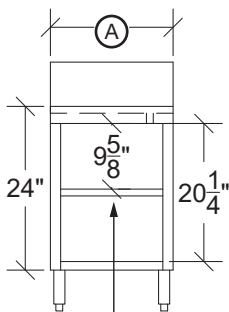

Model: _____ Item #: _____ Date: _____

Project: _____ Qty: _____ Approved By: _____

Drainboard Storage Cabinets

Royal Series Underbar

KR24-SD18

KR24-S18
with Optional Middle Shelf

Model	Length (A)	Depth	Doors	Wgt. (lbs.)
KR24-S12	12"	24"	No	50
KR24-SD12	12"	24"	Yes (1)	60
KR24-S18	18"	24"	No	55
KR24-SD18	18"	24"	Yes (1)	65
KR24-S24	24"	24"	No	60
KR24-SD24	24"	24"	Yes (1)	70
KR24-S30	30"	24"	No	65
KR24-SD30	30"	24"	Yes (2)	80
KR24-S36	36"	24"	No	75
KR24-SD36	36"	24"	Yes (2)	90
KR24-S48	48"	24"	No	85
KR24-SD48	48"	24"	Yes (2)	100

Optional Middle Shelf

Standard Features

- Storage cabinets with doors come standard with locks
- Optional perforated insert available for drainboard top
- Optional middle shelf available

Specifications

Drainboard	<ul style="list-style-type: none"> 20 gauge embossed stainless steel reinforced with welded braces every 6" 3/4" radius on all vertical and horizontal edges
Material	<ul style="list-style-type: none"> Front Apron: 20 gauge stainless steel Backsplash: 20 gauge stainless steel Sides: 20 gauge stainless steel Back & Bottom: 20 gauge stainless steel Doors: 20 gauge stainless steel
Legs	<ul style="list-style-type: none"> 1-5/8" tubular 16 gauge stainless steel with gray plastic bullet foot
Doors	<ul style="list-style-type: none"> Locks included on models with doors Doors cannot be added once unit is built
Plumbing	<ul style="list-style-type: none"> 1" IPS Drain Connection