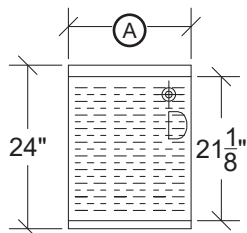

Model: _____ Item #: _____ Date: _____

Project: _____ Qty: _____ Approved By: _____

Drainboard Storage Cabinets

Royal Series Underbar

KR24-SD18

KR24-S18
with Optional Middle Shelf

Model	Length (A)	Depth	Doors	Wgt. (lbs.)
KR24-S12	12"	24"	No	50
KR24-SD12	12"	24"	Yes (1)	60
KR24-S18	18"	24"	No	55
KR24-SD18	18"	24"	Yes (1)	65
KR24-S24	24"	24"	No	60
KR24-SD24	24"	24"	Yes (1)	70
KR24-S30	30"	24"	No	65
KR24-SD30	30"	24"	Yes (2)	80
KR24-S36	36"	24"	No	75
KR24-SD36	36"	24"	Yes (2)	90
KR24-S48	48"	24"	No	85
KR24-SD48	48"	24"	Yes (2)	100

Optional Middle Shelf

Standard Features

- Storage cabinets with doors come standard with locks
- Optional perforated insert available for drainboard top
- Optional middle shelf available

Specifications

Drainboard	<ul style="list-style-type: none"> 20 gauge embossed stainless steel reinforced with welded braces every 6" 3/4" radius on all vertical and horizontal edges
Material	<ul style="list-style-type: none"> Front Apron: 20 gauge stainless steel Backsplash: 20 gauge stainless steel Sides: 20 gauge stainless steel Back & Bottom: 20 gauge stainless steel Doors: 20 gauge stainless steel
Legs	<ul style="list-style-type: none"> 1-5/8" tubular 16 gauge stainless steel with gray plastic bullet foot
Doors	<ul style="list-style-type: none"> Locks included on models with doors Doors cannot be added once unit is built
Plumbing	<ul style="list-style-type: none"> 1" IPS Drain Connection