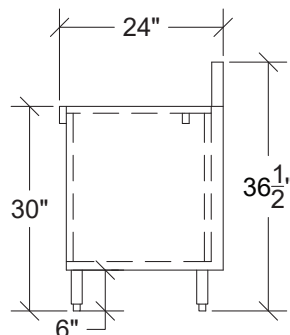

Model: _____ Item #: _____ Date: _____

Project: _____ Qty: _____ Approved By: _____

Drainboard Storage Cabinets

Royal Series Underbar

KR24-SD18

KR24-S18
with Optional Middle Shelf

Model	Length (A)	Depth	Doors	Wgt. (lbs.)
KR24-S12	12"	24"	No	50
KR24-SD12	12"	24"	Yes (1)	60
KR24-S18	18"	24"	No	55
KR24-SD18	18"	24"	Yes (1)	65
KR24-S24	24"	24"	No	60
KR24-SD24	24"	24"	Yes (1)	70
KR24-S30	30"	24"	No	65
KR24-SD30	30"	24"	Yes (2)	80
KR24-S36	36"	24"	No	75
KR24-SD36	36"	24"	Yes (2)	90
KR24-S48	48"	24"	No	85
KR24-SD48	48"	24"	Yes (2)	100

Optional Middle Shelf

Standard Features

- Storage cabinets with doors come standard with locks
- Optional perforated insert available for drainboard top
- Optional middle shelf available

Specifications

Drainboard	<ul style="list-style-type: none"> 20 gauge embossed stainless steel reinforced with welded braces every 6" 3/4" radius on all vertical and horizontal edges
Material	<ul style="list-style-type: none"> Front Apron: 20 gauge stainless steel Backsplash: 20 gauge stainless steel Sides: 20 gauge stainless steel Back & Bottom: 20 gauge stainless steel Doors: 20 gauge stainless steel
Legs	<ul style="list-style-type: none"> 1-5/8" tubular 16 gauge stainless steel with gray plastic bullet foot
Doors	<ul style="list-style-type: none"> Locks included on models with doors Doors cannot be added once unit is built
Plumbing	<ul style="list-style-type: none"> 1" IPS Drain Connection