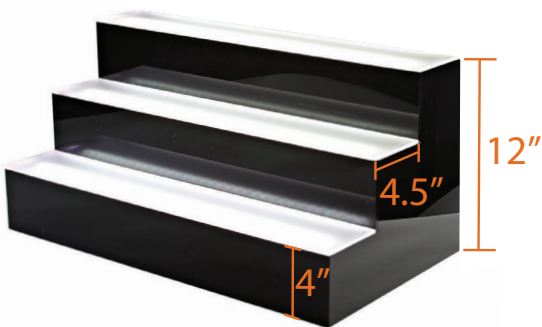

Model: _____ Item #: _____ Date: _____
Project: _____ Qty: _____ Approved By: _____

Lighted Liquor Display 24", 36", 48", 60", & 72" 2-Tier and 3-Tier

Royal Series

Button Row 1	Button Row 2	Button Row 3	Button Row 4
Increase Brightness	Decrease Brightness	Pause/Run	On/Off
Static red	Static green	Static blue	Static white
Static orange	Static light green	Static dark blue	Static milk white
Static dark yellow	Static cyan	Static royal purple	Static white pink
Static yellow	Static light blue	Static purple	Static green-white
Static light yellow	Static sky blue	Static brown	Static blue white
Increase red	Increase green	Increase blue	Speed up
Decrease red	Decrease green	Decrease blue	Speed-down
DIY key1	DIY key2	DIY key3	Automatic change
DIY key4	DIY key5	DIY key6	Flash on and off
3 color "jump" change	7 color "jump" change	3 color fade change	7 color fade change