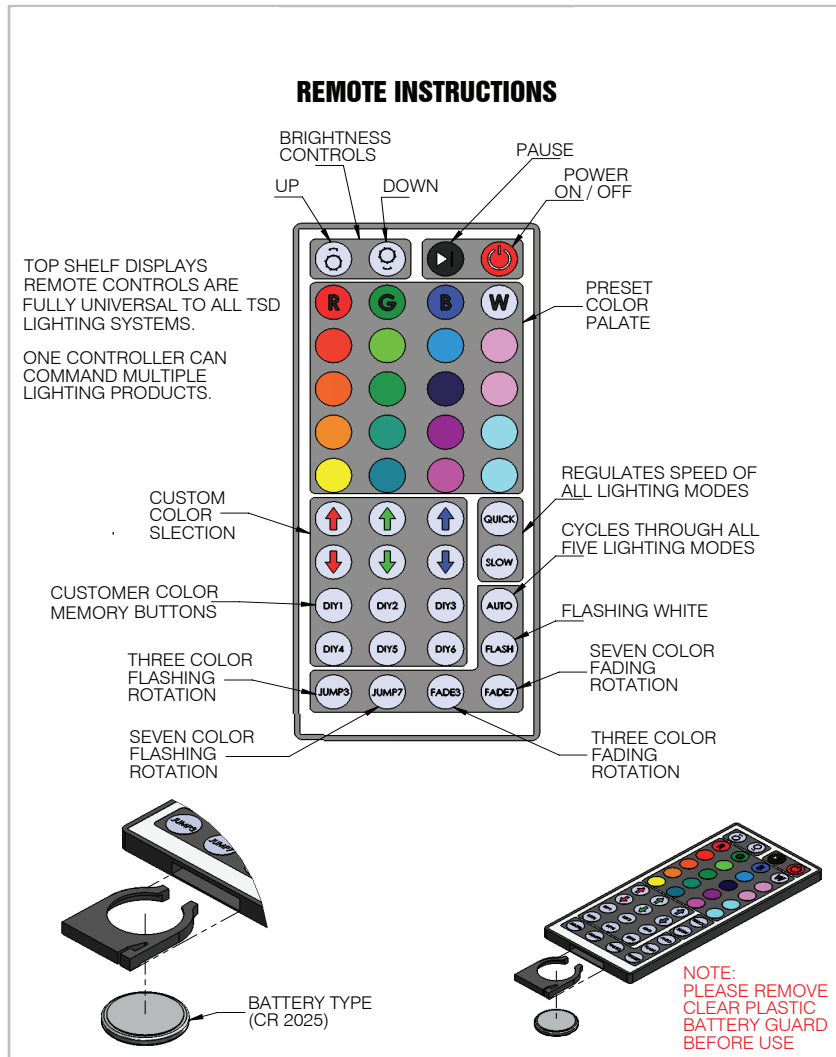

### DESCRIPTION

Energy Efficient/12 Volt Tiered LED Liquor Display, spill resistant, each tier is 4" tall x 4.5" deep, **unlimited colors** with multiple motion effects. Includes (2) wireless remotes with batteries.

### STANDARD FEATURES

- **Construction Materials**
  - 100% Acrylic
  - 1/4" Glossy Black front, sides, back
  - 1/4" Double Frosted clear tops
- **LEDs**
  - RGB
  - Chip: Epistar
  - 60 LEDs/Meter
  - Certifications: CE, RoHS
  - Lifetime: 50,000 Hours
  - Output:
    - Red: 1.98 LM/LED, Wavelength: 633nm
    - Blue: 1.56 LM/LED, Wavelength: 462nm
    - Green: 7.41 LM/LED, Wavelength: 521nm
  - Viewing Angle - 120 Degrees
- **Power**
  - Power Draw: 14.4 watts/meter of LEDs
  - Standard 2 Pronged plug
  - 7' Long power cord
  - Power cord positioning is available on left or right side of the unit - Please specify when purchasing

Model: \_\_\_\_\_ Item #: \_\_\_\_\_ Date: \_\_\_\_\_  
 Project: \_\_\_\_\_ Qty: \_\_\_\_\_ Approved By: \_\_\_\_\_

**Lighted Liquor Display 24", 36", 48", 60", & 72" 2-Tier and 3-Tier**

**Royal Series**

Button Row 1	Button Row 2	Button Row 3	Button Row 4
Increase Brightness	Decrease Brightness	Pause/Run	On/Off
Static red	Static green	Static blue	Static white
Static orange	Static light green	Static dark blue	Static milk white
Static dark yellow	Static cyan	Static royal purple	Static white pink
Static yellow	Static light blue	Static purple	Static green-white
Static light yellow	Static sky blue	Static brown	Static blue white
Increase red	Increase green	Increase blue	Speed up
Decrease red	Decrease green	Decrease blue	Speed-down
DIY key1	DIY key2	DIY key3	Automatic change
DIY key4	DIY key5	DIY key6	Flash on and off
3 color "jump" change	7 color "jump" change	3 color fade change	7 color fade change