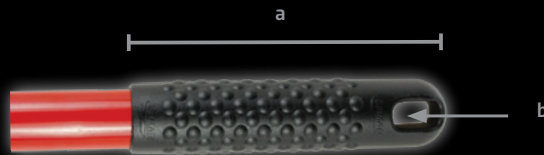

New! Rough Surface Angle Brooms

#1102

#1810

Item #	Description	Case Pack	Weight	Case Dimensions
1102	15" Rough Surface Angle Broom	6	12.68	53.63 x 15.00 x 4.63
1810	12" Rough Surface Angle Broom			

Product Usage

Wide angle styled brooms with unflagged fibers best for sweeping all rough and outdoor surfaces as well as any wet, sticky debris in foodservice and food processing applications.

#1102 15" Rough Surface Angle Broom

Fiber Length	5"	Handle Grip (a)	5"
Sweeping Width	15"	Hanger Hole (b)	.75" x .5"
Broom Block	10.5"	Total Height	55"

#1810 12" Rough Surface Angle Broom

Fiber Length	5"	Handle Grip (a)	5"
Sweeping Width	12"	Hanger Hole (b)	.75" x .5"
Broom Block	10.5"	Total Height	53"

Handle

- #1102 contains a 1" x 55" long steel handle with 5" handle grip and hanger hole for easy storage
- #1810 contains a 3/4" x 5" long steel handle with 5" handle grip and hanger hole for easy storage
- LLDPE molded hanger tip
- .0135" steel thickness
- Electrostatic powder coated steel handle
- Paint forms to any handle dings and will not chip
- Iron phosphate conversion coating prevents rust if handle is scratched
- Durable injection molded nylon thread, engineered to fit tightly into the block