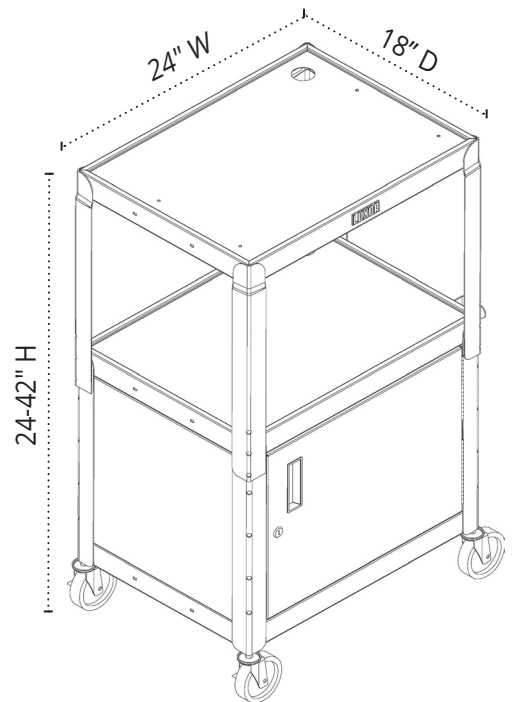

AVJ42

Adjustable Height Steel AV Cart

Product Specifications

Item Number	AVJ42
Material	Powder-Coated Steel
Color	Black, Red, Yellow, or Blue
Cart Dimensions	24"W x 18"D x 24-42"H
Weight	40 lbs.
Distance Between Shelves	Lower to Middle: 14.75" Middle to Top: Adjustable, 0.5" - 16"
Retaining Lip	Yes; 0.25"
Safety Mats	Yes
Grommet Holes	Two; one each on middle and top shelf
Casters (4)	4" silent roll, swivel, ball-bearing; two with locking brakes
Power	Three-outlet power strip; UL/CSA Listed
Voltage	120V/15A
Cord Length	15'
Weight Capacity	300 lbs.
Made in USA	Yes
Shipping Method	Ground
Shipping Carton Dimensions	25" W x 19" D x 22" H
Shipping Weight	46 lbs.
Assembly Required	Yes