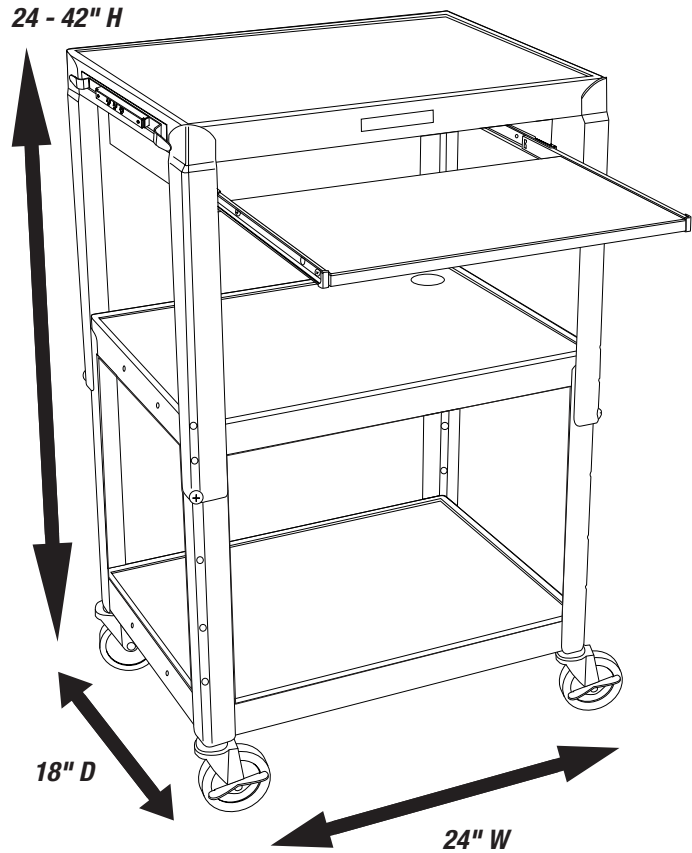

AVJ42KB - ADJUSTABLE HEIGHT STEEL AV CART WITH SLIDING KEYBOARD SHELF

Product Specifications:

Item Number	AVJ42KB
Material	Steel
Color Options	Black, Blue, Red, Green, Yellow
Cart Dimensions	24" W x 18" D x 24 - 42" H
Keyboard Shelf Dimensions	18.75" W x 11.75" D
Weight	44 lbs.
Shelf Quantity	Three <i>(not including keyboard tray)</i>
Distance Between Shelves	Lower to Middle: 14.75" Middle to Top: Adjustable, 1/2" - 16"
Casters (4)	4" silent roll, swivel, ball-bearing; two casters include locking brakes
Power	Three-outlet power strip UL/CSA listed
Voltage	110V
Cord Length	15'
Made in USA	Yes
Ship Method	Ground
Shipping Carton Dims	One carton; 25" W x 19" D x 22" H
Shipping Weight	54 lbs.
Assembly Required	Yes