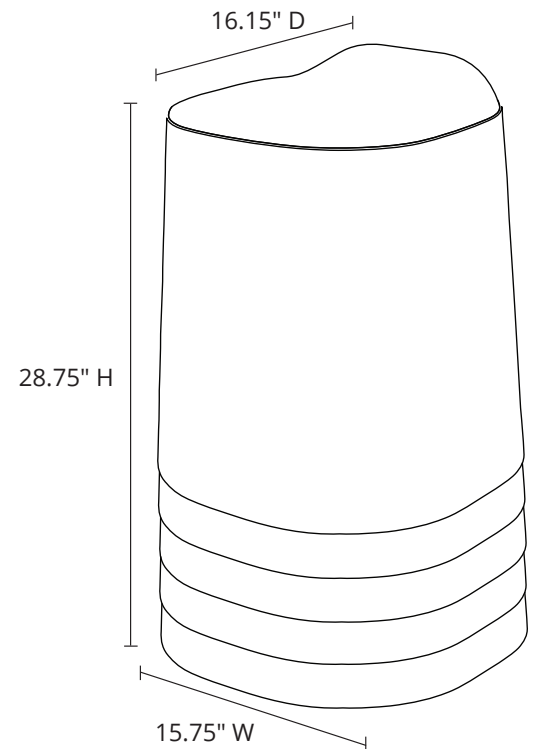

STKSTOOL-5 TAILFIN PLASTIC STACKABLE STOOLS 5-PACK

Product Specifications

Item Number	STKSTOOL-5
Material	Injection molded polypropylene
Weather Protection	UV resistance (1-year)
Colors (1 of each)	Navy blue, cobalt blue, yellow, raspberry red, and jade
Product Dimensions	15.75" W x 16.15" D x 18.4" H
Seat Height	16.75"
Product Weight	5.2 lbs.
Product Weight Capacity	300 lbs.
Grab Handles	One on rear side
Includes	5 stackable stools
Stacked Dimensions (5)	15.75" W x 16.15" D x 28.75" H
Stacked Weight	26 lbs.
Shipping Method	Ground
Shipping Carton Dimensions	1 carton; 16.7" W x 16.1" D x 29.5" H
Shipping Weight	28.9 lbs.