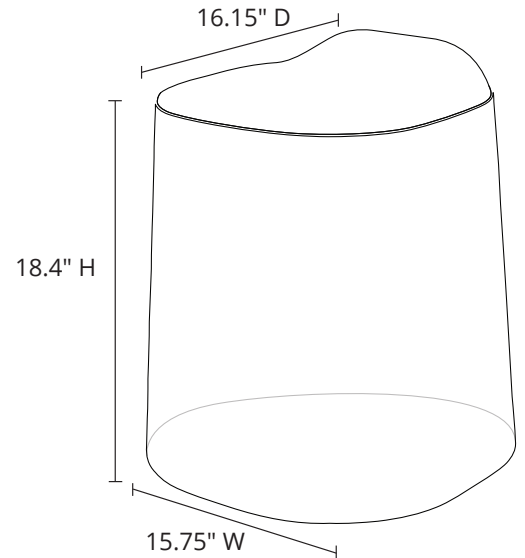

STKSTOOL-5 TAILFIN PLASTIC STACKABLE STOOLS 5-PACK

Product Specifications

Item Number	STKSTOOL-5
Material	Injection molded polypropylene
Weather Protection	UV resistance (1-year)
Colors (1 of each)	Navy blue, cobalt blue, yellow, raspberry red, and jade
Product Dimensions	15.75" W x 16.15" D x 18.4" H
Seat Height	16.75"
Product Weight	5.2 lbs.
Product Weight Capacity	300 lbs.
Grab Handles	One on rear side
Includes	5 stackable stools
Stacked Dimensions (5)	15.75" W x 16.15" D x 28.75" H
Stacked Weight	26 lbs.
Shipping Method	Ground
Shipping Carton Dimensions	1 carton; 16.7" W x 16.1" D x 29.5" H
Shipping Weight	28.9 lbs.