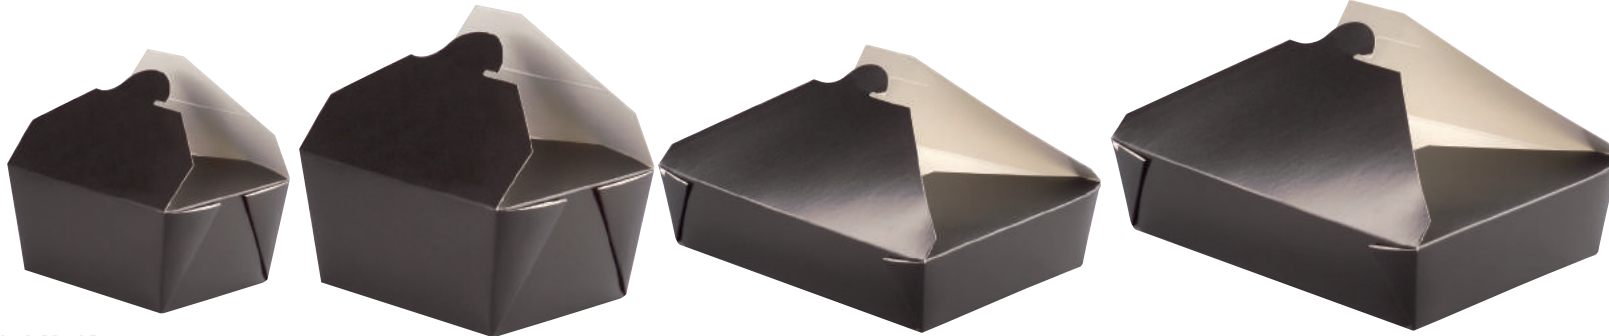

BLACK TAKEOUT Collection

Black Take Out Box with Handle

Material: Corrugated Cardboard QTY: 450 pcs (9 x 50 pcs) Color: Black

16 oz 3.75 x 1.75 x 3.5 in
SKU: 210ASPAIL17N

26 oz 4 x 3.6 x 4 in
SKU: 210ASPAIL26N

32 oz 4.5 x 3.9 x 4.4 in
SKU: 210ASPAIL33N

Microwave Safe

Black Meal Box

Material: Corrugated Cardboard QTY: 450 pcs (18 x 25 pcs) Color: Black

Base: 4.5 x 3.5 x 2.5 in Top: 5.1 x 4.1 x 2.5 in
SKU: 210BIO1N

Microwave Safe

Base: 7.75 x 5.5 x 2 in Top: 8.5 x 6.3 x 2 in 22oz
SKU: 210BIO2N

Base: 7.7 x 5.5 x 2.5 in Top: 8.5 x 6.3 in 36oz
SKU: 210BIO3N

Base: 7.68 x 5.51 x 3.54 in Top : 8.46 x 6.30 in
SKU: 210BIO4N

NEW ITEM!

Bakeable in oven up to 440F
BASE ONLY

Bakeable Black Kray Box with Lid

Material: Corrugated Cardboard QTY: 100 pcs (4 x 25 pcs) Color: Black

50 oz 9 x 6 x 2 in Up to 440F (base Only)
SKU: 210KRAYBAK225