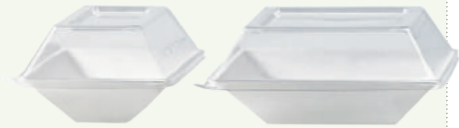

ECO-DESIGN

Sugarcane

- White canvas for artistic food designs
- Microwaveable
- Grease Resistant
- Optional stackable dome lids

10 11

12 13

14 15

16 17

10 "Eco-Design" Sugarcane Plate

5.1 x 3.4 x 1.1"

x 800 pieces (8 x 100 pcs)

SKU: 210ECOD140

11 Clear Recyclable Lid for 210ECOD140

x 100 pieces (2 x 50 pcs)

SKU: 210ECODL139

12 "Eco-Design" Sugarcane Plate

5.1 x 5.1 x 1.1"

x 600 pieces (6 x 100 pcs)

SKU: 210ECOD1414

13 Clear Recyclable Lid for 210ECOD1313

x 100 pieces

SKU: 210ECODL1414

14 "Eco-Design" Sugarcane Plate

6.7 x 5.1 x 1.1"

x 600 pieces (6 x 100 pcs)

SKU: 210ECOD1814

15 Clear Recyclable Lid for 210ECOD1713

x 100 pieces

SKU: 210ECODL1814

16 "Eco-Design" Sugarcane Plate

10.2 x 5.1 x 1.1"

x 400 pieces (4 x 100 pcs)

SKU: 210ECOD2724