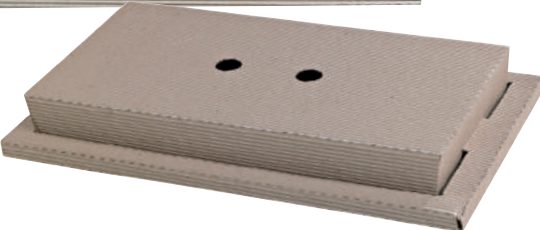

ATLAS 1/1 Lunch Box & Window Lid

15 x 10.8 x 2.2 in
 Material: Wood
 QTY: 16 pcs (16 x 1 pcs)
 SKU: 210BBOXATLASF

Rectangular "Samurai" Wooden Serving Tray

10.7 x 14.9 x 1.1 in
 Material: wood
 QTY: 100 pcs (2 x 50 pcs)
 SKU: 210SAMBQ274

Clear Recyclable Lid for 210SAMBQ274

10.7 L x 14.9 W in
 Material: plastic
 QTY: 50 pcs (1 x 50 pcs)
 SKU: 210SAML274

Kraft Meal Tray

17.3 x 9.8 x 2.4 in
 Material: Paper
 QTY: 50 pcs (1 x 50 pcs)
 SKU: 210CHOKBASE

Kraft Meal Tray Lid

10.24 L x 12.8 W. in
 Material: Paper
 QTY: 50 pcs (1 x 50 pcs)
 SKU: 210CHOKLID

"Buzz" Cardboard Brown Tray

10.24 x 12.8 in
 Material: Paper
 QTY: 100 pcs (1 x 100 pcs)
 SKU: 210BUZZTRAY