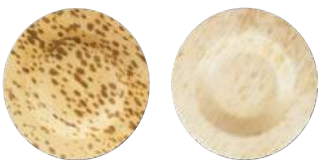

Bamboo Leaf is grease resistant & preserves food naturally.

**Square Bamboo Leaf Plate**  
 2 oz Ø: 2.75 in Material: Bamboo leaf  
 QTY: 1000 pcs (20 x 50 pcs)  
 SKU: 210BBUOBOL

**Mini Bamboo Leaf Round Dish**  
 2 oz Ø: 3.1 in Material: Bamboo leaf  
 QTY: 1000 pcs (20 x 50 pcs)  
 SKU: 210BBOUSCOUP

**Bamboo Leaf Tasting Spoon**  
 5 in Material: Bamboo leaf  
 QTY: 500 pcs (10 x 50 pcs)  
 SKU: 210BBOUSPO5

**Bamboo Leaf Small Plate**  
 3.5 in Material: Bamboo leaf  
 QTY: 1000 pcs (20 x 50 pcs)  
 SKU: 210BBUODISK

**Square Bamboo Leaf Plate**  
 3.5 in Material: Bamboo leaf  
 QTY: 100 pcs (10 x 10 pcs)  
 SKU: 210BBOUA9

**Bamboo Veneer Square Plate**  
 3.5 x 3.5 in Material: Bamboo  
 QTY: 100 pcs (4 x 25 pcs)  
 SKU: 210BVNER355SQ

**Square Bamboo Leaf Plate**  
 4.7 x 4.7 in Material: Bamboo leaf  
 QTY: 100 pcs (10 x 10 pcs)  
 SKU: 210BBOUA12

**Square Bamboo Leaf Plate**  
 5.9 x 5.9 in Material: Bamboo leaf  
 QTY: 100 pcs (10 x 10 pcs)  
 SKU: 210BBOUA15