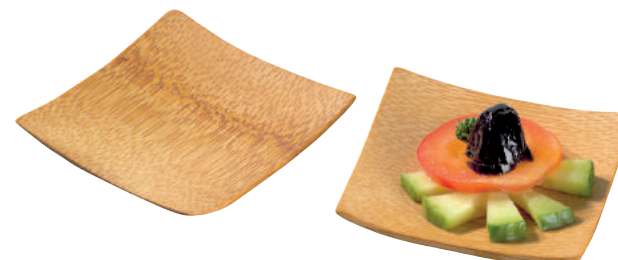

**"AMAGI" Long Bamboo Dish**

8 x 1.5 x 0.6 in Material: Bamboo  
 QTY: 200 pcs (10 x 20 pcs)  
 SKU: 209BBAMAGI

**"OSAKA" Half Circular Bamboo Dish**

4.5 x 1.5 x .6 in Material: Bamboo  
 QTY: 200 pcs (10 x 20 pcs)  
 SKU: 209BBOSAKA

**"KRABI" Bamboo Mini Square Dish**

2.4 x 2.4 in Material: Bamboo  
 QTY: 144 pcs (6 x 24 pcs)  
 SKU: 209BBKRABI

**"PHUKET" Bamboo Spoon**

3.9 x 1.5 in Material: Bamboo  
 QTY: 144 pcs (6 x 24 pcs)  
 SKU: 209BBPHUKET

**Bamboo Mini Dish / Tasting Spoon**

3.9 in Material: Bamboo  
 QTY: 144 pcs (6 x 24 pcs)  
 SKU: 209BBPATTAYA

**Khlong Bamboo Spoon**

3.9 x 1.1 in Material: Bamboo  
 QTY: 144 pcs (6 x 24 pcs)  
 SKU: 209BBKHLONG