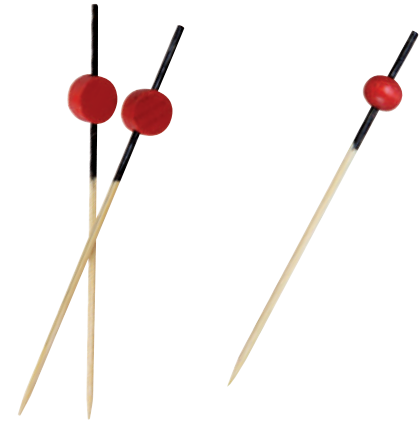

“LOKO” Black Looped Bamboo Skewer

QTY: 2000 pcs (20 x 100 pcs) Material: Bamboo

2.4 in 3.9 in

SKU: 209BBLOKO6 SKU: 209BBLOKO10

5.9 in
SKU: 209BBLOKO15

Tingi Black Bamboo Looped Skewer with Twisted Stem

QTY: 2000 pcs (20 x 100 pcs) Material: Bamboo

3.9 in

SKU: 209BBTINGI10

5.9 in
SKU: 209BBTINGI15

“FOTSY” Black Bamboo Skewer With Looped Heart Design

QTY: 2000 pcs (20 x 100 pcs) Material: Bamboo

3.9 in

SKU: 209BBFOTSY10

5.9 in
SKU: 209BBFOTSY15

“ATAMI” Bamboo Pick Black End with Red Bead

3.5 in Material: Bamboo

QTY: 2000 pcs (20 x 100 pcs)

SKU: 209BBATAMI

Kita Bamboo Pick with 1 Red Bead & Black End

2.8 in Material: Bamboo

QTY: 2000 pcs (20 x 100 pcs)

SKU: 209BBKITA

Joyo Rond Black Bamboo Skewer with Side Twist

QTY: 2000 pcs (20 x 100 pcs) Material: Bamboo

3.9 in 4.8 in

SKU: 209BBJOYO9 SKU: 209BBJOYO12

7.1 in
SKU: 209BBJOYO18

Black End Bamboo Pick

QTY: 2000 pcs (20 x 100 pcs) Material: Bamboo