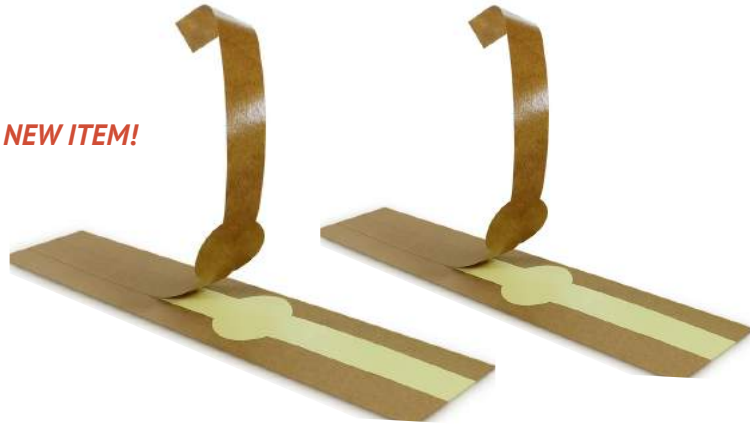

NEW ITEM!

Kraft Self-Adhering Paper Wrapper
 15.75 in
 Material: Paper Color: Kraft
 QTY: 500 pcs (1 x 500 pcs)
 SKU: 210LAP40

Kraft Self-Adhering Paper Wrapper
 11.75 in
 Material: Paper Color: Kraft
 QTY: 500 pcs (1 x 500 pcs)
 SKU: 210LAP30

GRAB & GO | KRAFT TAKEOUT COLLECTION

Kraft Single Sandwich Box with Window
 4.8 x 1 x 4.8 in
 Material: Corrugated Cardboard Color: Kraft
 QTY: 500 pcs (10 x 50 pcs)
 SKU: 209KCK2612

Kraft Double Sandwich Box with Window
 4.8 x 2 x 4.8 in
 Material: Corrugated Cardboard Color: Kraft
 QTY: 500 pcs (10 x 50 pcs)
 SKU: 209KCK5212

Kraft Triple Sandwich Box with Window
 4.8 x 2.8 x 4.8 in
 Material: Corrugated Cardboard Color: Kraft
 QTY: 500 pcs (10 x 50 pcs)
 SKU: 209KCK7212

Kraft XL Triple Sandwich Wedge with Window
 4.8 x 3.2 x 4.8 in
 Material: Corrugated Cardboard Color: Kraft
 QTY: 500 pcs (10 x 50 pcs)
 SKU: 209KCK8512