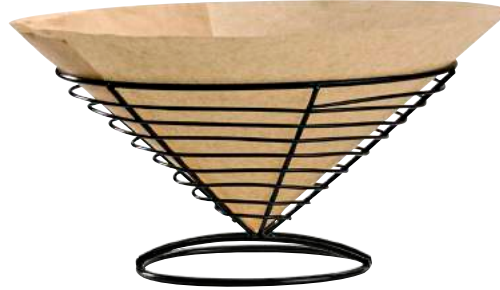

**Black Metal Cone Holder**  
 Ø 7.09 in H: 6.9 in  
 Material: Metal Color: Black Metal  
 QTY: 6 pcs (6 x 1 pcs)  
 SKU: 294CONE18

**Black Steel Basket**  
 Ø 9.1 in H: 5.3 in  
 Material: Metal Color: Black  
 QTY: 6 pcs (6 x 1 pcs)  
 SKU: 294CONE23

**Black Iron Conical Baskets (2 Cones)**  
 Ø 3.9 x H: 8 in  
 Material: Metal Color: Black  
 QTY: 6 pcs (6 x 1 pcs)  
 SKU: 294CONEDOUB

**Spiral Stainless Steel cone Holder**  
 Top: 5.25 in H: 6.6 in  
 Material: Metal Color: Stainless steel  
 QTY: 6 pcs (6 x 1 pcs)  
 SKU: 294CONE1315

**Tripod Metal Cone Holder**  
 5 x 6 in  
 Material: Metal Color: Stainless steel  
 QTY: 6 pcs (6 x 1 pcs)  
 SKU: 294CONE1512