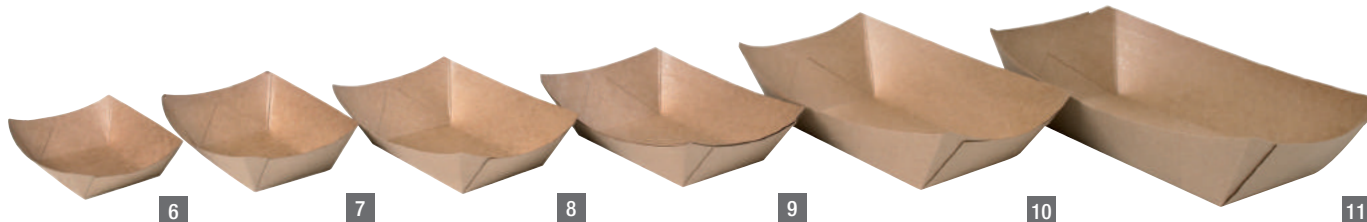

# STREET EATS Collection

- Perfect grab and go
- Greaseproof
- Great for salad and sandwiches

Items sizing, color and shape may not be exactly as shown and/or indicated due to natural variations in materials. Pictures and sizes are non-contractual. Measurements in oz./ml. are ONLY approximations based on dry measurements.

1

2

Easy closing system

3

5

4

Lid not included

Microwavable

## Brown Paper Salad Box (Lid Optional Below)

- 4 **28oz** - 9 x 6.5 x 1.5"  
x 200 pieces  
SKU: **210PAN850**
- 5 **Clear lid for 210PAN850**  
x 200 pieces (10 x 20 pcs)  
SKU: **210PANL851**