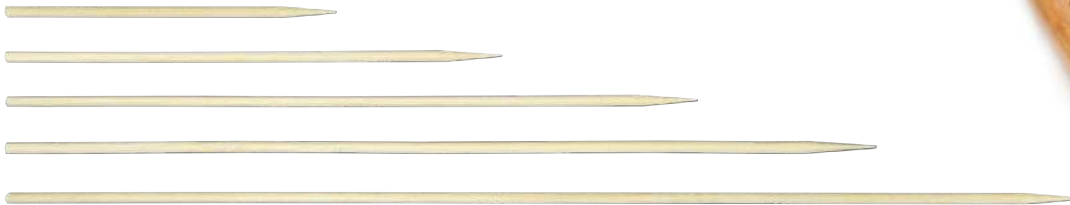

Individually Wrapped Wooden Toothpicks

2.5 in. Material: Wood
 QTY: 1000 pcs (1 x 1000 pcs)
 SKU: 210CDE

"HIRA" Bamboo Skewer Knife

3.5 in Material: Bamboo
 QTY: 2000 pcs (20 x 100 pcs)
 SKU: 209BBHIRA

Kuromoji Black Willow Pick / Tooth Pick

QTY: 2000 pcs (20 x 100 pcs) Material: Bamboo
 2.5 x .08 in 3.5 x .25 in
 SKU: 209BBKUR6 SKU: 209BBKUR9

Front & Back View

"DUAL PRONG" Bamboo Double Pick Skewer

QTY: 2000 pcs (20 x 100 pcs) Material: Bamboo
 3.9 in 5.5 in 7 in
 SKU: 209BBLK101 SKU: 209BBLK141 SKU: 209BBLK180

Bamboo BBQ Skewers

QTY: 10000 pcs (100 x 100 pcs) Material: Bamboo

H: 3.9 in
 SKU: 210BBQ10

H: 5.9 in
 SKU: 210BBQ15

H: 7.9 in
 SKU: 210BBQ20

H: 9.9 in
 SKU: 210BBQ25

H: 11.8 in
 SKU: 210BBQ30