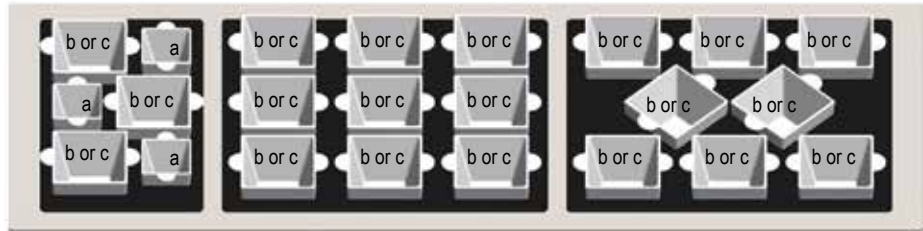

COUNTRY KITCHEN COLLECTION™

COLD FOOD TEMPLATES

FITS ITEMS

a. CW1480

b. CW1460

c. CW1470

d. CW1490

a. CW1480

- Templates designed to fit within NSF-7 cold wells
- Enables you to keep food within the recommended safe zone
- Ideal solution for when you need to lower the serving vessels below the air curtain
- Templates dimensions: 25¾ x 21¼" DOUBLE WELL / 12½ x 21¼" SINGLE WELL

Item #	Description	Min Order	Aluminum Finish (\$)	Color Coated (\$)
CW5108				
CW5112				
CW5114				
COLD FOOD TEMPLATES—ALUMINUM, FINISHED OR COATED				
CW5108_	Fits (3) CW1460, (3) CW1470 or (3) CW1480	1 ea	352.12 ea	491.64 ea
CW5112_	Fits (9) CW1470 or (9) CW1460	1 ea	517.50 ea	786.60 ea
CW5114_	Fits (8) CW1460 or (8) CW1470	1 ea	517.50 ea	786.60 ea

COUNTRY KITCHEN COLLECTION™

COLD FOOD TEMPLATES

- Templates designed to fit within NSF-7 cold wells
- Enables you to keep food within the recommended safe zone
- Ideal solution for when you need to lower the serving vessels below the air curtain
- Templates dimensions: 12½ x 21¼" SINGLE WELL