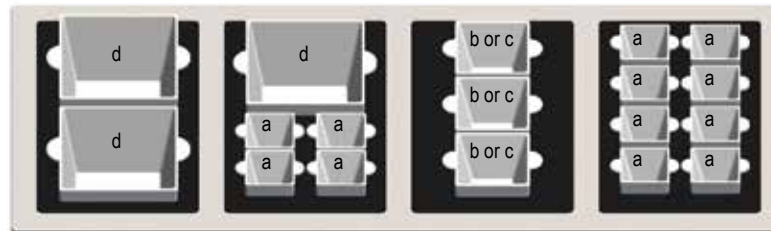

- Templates designed to fit within NSF-7 cold wells
- Enables you to keep food within the recommended safe zone
- Ideal solution for when you need to lower the serving vessels below the air curtain
- Templates dimensions: 25¾ x 21¼" DOUBLE WELL / 12½ x 21¼" SINGLE WELL

Item #	Description	Min Order	Aluminum Finish (\$)	Color Coated (\$)
CW5108				
CW5112				
CW5114				
COLD FOOD TEMPLATES—ALUMINUM, FINISHED OR COATED				
CW5108_	Fits (3) CW1460, (3) CW1470 or (3) CW1480	1 ea	352.12 ea	491.64 ea
CW5112_	Fits (9) CW1470 or (9) CW1460	1 ea	517.50 ea	786.60 ea
CW5114_	Fits (8) CW1460 or (8) CW1470	1 ea	517.50 ea	786.60 ea

COUNTRY KITCHEN COLLECTION™

COLD FOOD TEMPLATES

- Templates designed to fit within NSF-7 cold wells
- Enables you to keep food within the recommended safe zone
- Ideal solution for when you need to lower the serving vessels below the air curtain
- Templates dimensions: 12½ x 21¼" SINGLE WELL