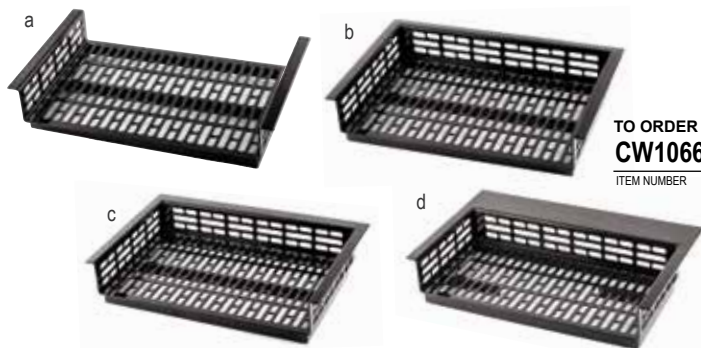

SIMPLE SOLUTIONS™ DROP-IN TEMPLATES

Quick and convenient should work both ways...for patrons and employees. Stock your cold well unit with ease, using TableCraft's Simple Solutions™ Drop-In Templates. Designed to fit NSF-7 cold wells, our templates rest on the factory food pan ledge of a mechanically cooled cold food bar to cradle your food products within the proper cold zone.

- Templates are designed to offer your kitchen staff display versatility and promote best food safety practices
- Drop-in templates are available in regular 3" or deep 5" heights depending on your cooling stations well depth (see listing below)
- Available in Brushed (BRA) or DuraCoat™ Colors (see page 19)