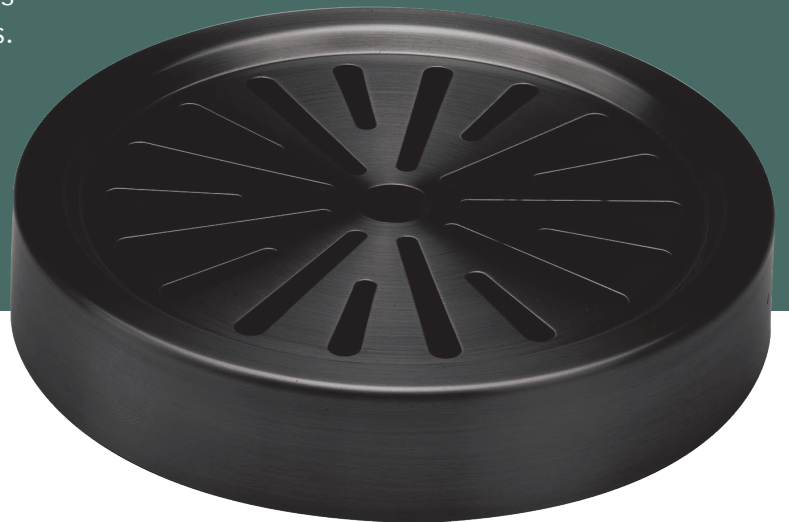

# ROUND STAINLESS DRIP TRAY

## ROUND DRIP TRAY, STAINLESS STEEL, BLACK ONYX FINISH

Our two piece stainless steel coffee drip trays work great as an accessory to our Round Cold Beverage Dispensers or as a coaster for water pitchers. Use to keep your buffet and countertop clean from coffee and other liquids that drip from your large beverage dispensers. Doubles as a coaster for water pitchers.

## FEATURES AND BENEFITS

- Constructed from 18/8 stainless steel
- Round: 6" diameter
- Separates in 2 pieces for easy cleaning
- Dishwasher safe