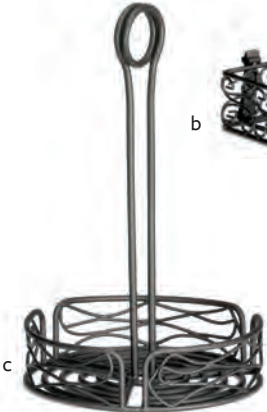

b

c

See the rest of the Artisan Collection™ on page 156.