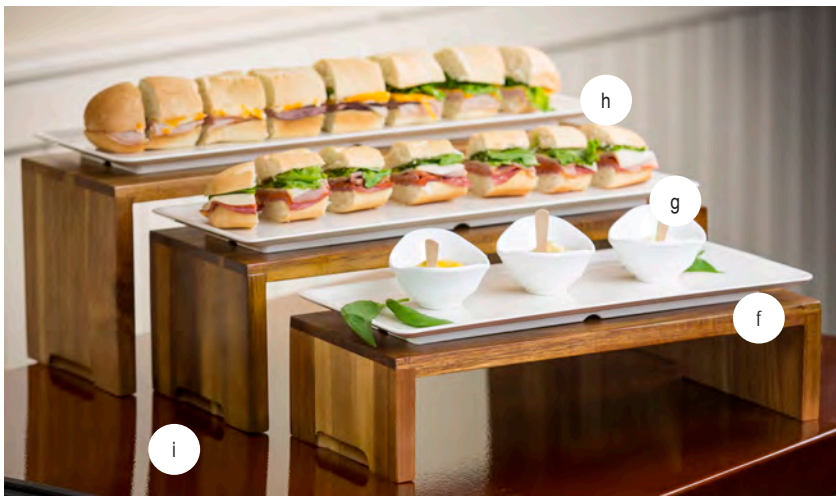

i

h

g

f

CASCADE MELAMINE COLLECTION™ PLATTERS

- Beautiful and practical solution for a charming buffet presentation
- Durable and lightweight for easy and extended use
- Created with operators in mind, the design features a raised lip for easy transportation to the serving area
- Not microwave or oven safe

Item #	Description	Min Order/ Case Pack
MELAMINE		
f. MP1708	Platter, Bone, 17 x 8" (Fits Small Cascade Riser)	1 ea / 4 ea
g. MP2008	Platter, Bone, 20 x 8" (Fits Medium Cascade Riser)	1 ea / 3 ea
h. MP2208	Platter, Bone, 22 x 8" (Fits Large Cascade Riser)	1 ea / 3 ea

CASCADE RISERS™

- Versatile and attractive buffet solution
- Can be nested together or fanned apart
- Set of 3: Small (17¼ x 7⅞ x 4¼),
  Medium (19⅞ x 7⅞ x 6⅞),
  Large (22 x 7⅞ x 7⅞)

Item #	Description	Min Order/ Case Pack
ACACIA, BAMBOO & BLACK PAINTED WOOD		
i. RACA300	Acacia	1 set
RBAM300	Bamboo	1 set
RBK300	Black	1 set